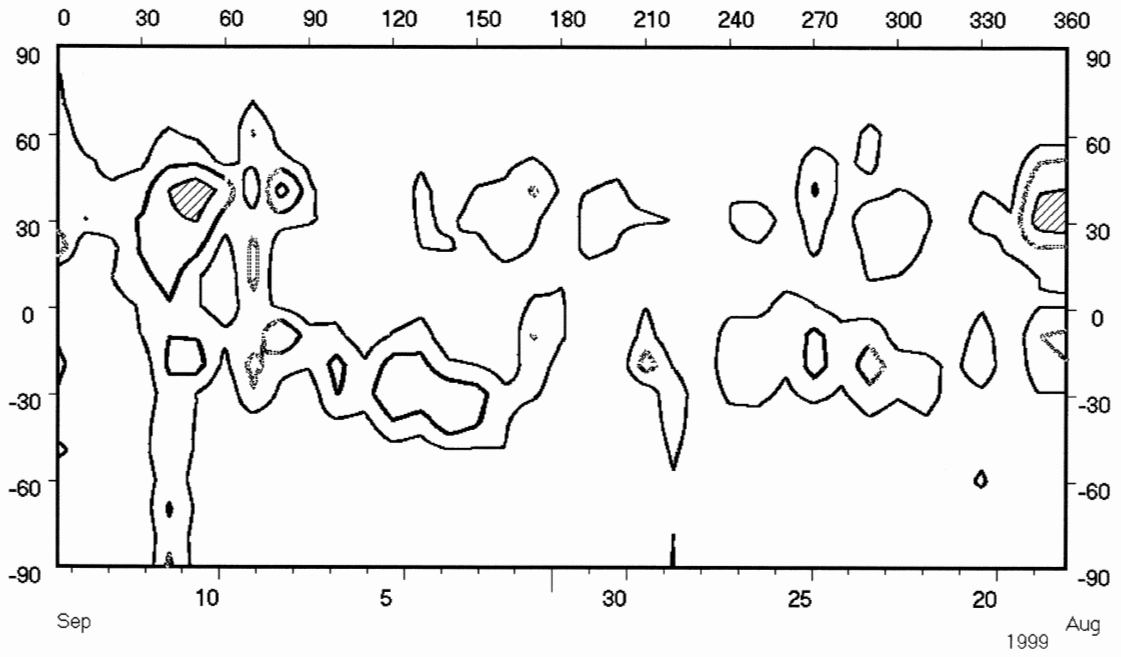

Kislovodsk Solar Station of the Pulkovo Observatory
1999 - CR 1953