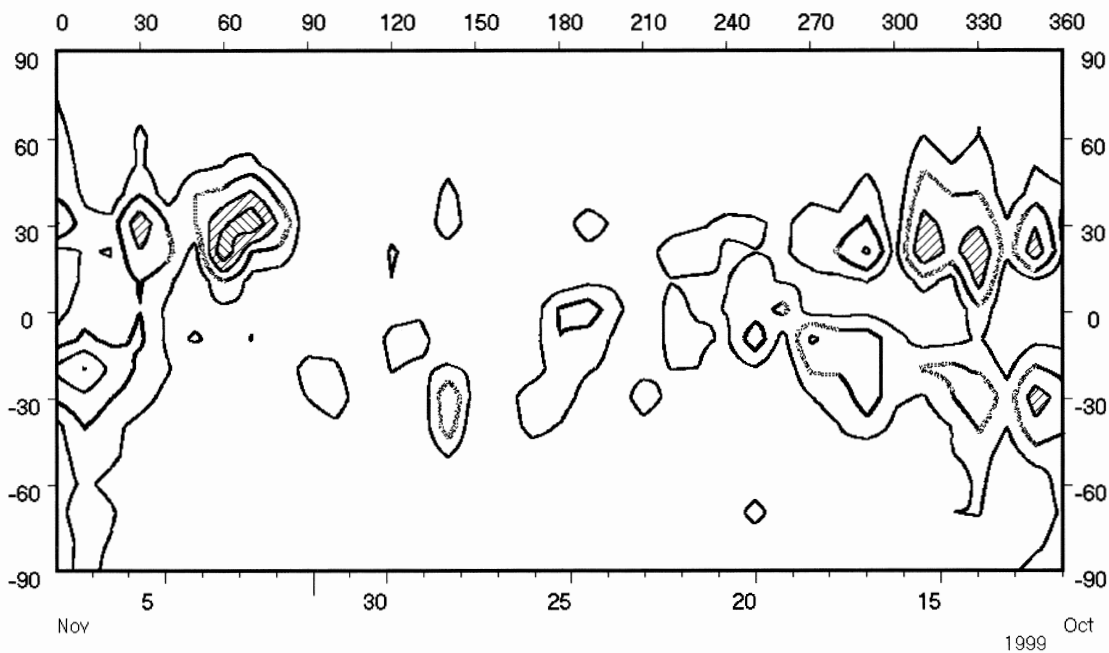

Kislovodsk Solar Station of the Pulkovo Observatory
1999 - CR 1955