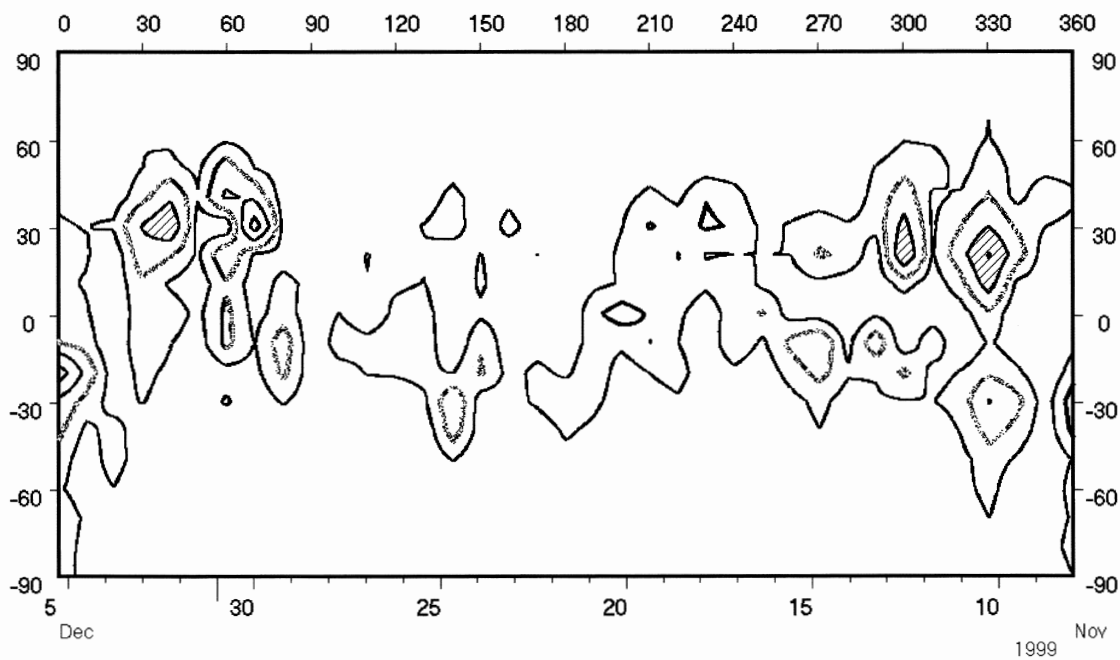

IV. INTENSITIES OF THE SOLAR CORONA

in monochromatic emission at position angles every 5 degrees

For all the stations, the origin of the position angles is at the north pole of the sun

Contributing Observatories: Norikura, Kislovodsk, Lomnický štít

Kislovodsk Solar Station of the Pulkovo Observatory
1999 - CR 1953

Kislovodsk Solar Station of the Pulkovo Observatory
1999 - CR 1954

Kislovodsk Solar Station of the Pulkovo Observatory
1999 - CR 1955

Kislovodsk Solar Station of the Pulkovo Observatory
1999 - CR 1956

Kislovodsk Solar Station of the Pulkovo Observatory
1999 - CR 1957