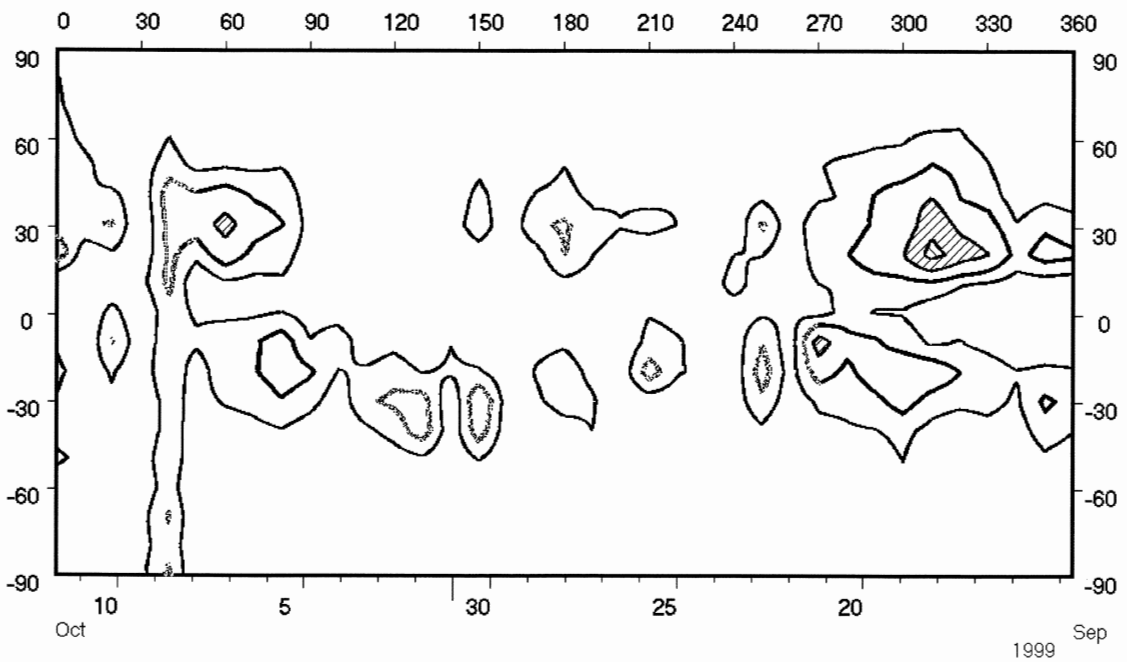

Kislovodsk Solar Station of the Pulkovo Observatory
1999 - CR 1954