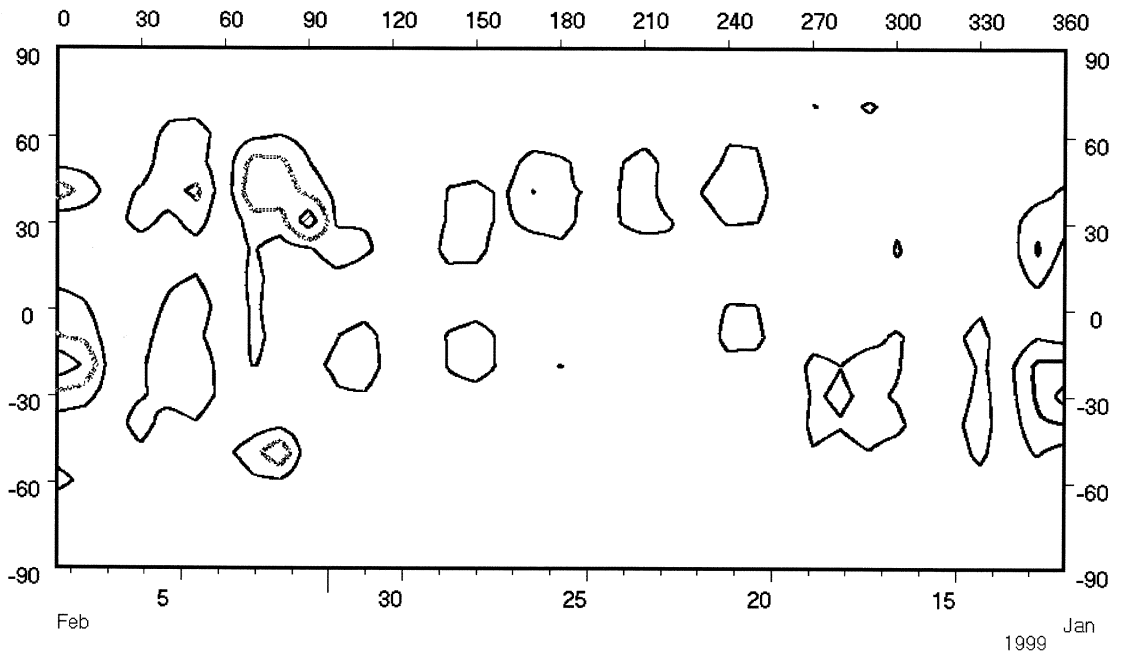

Kislovodsk Solar Station of the Pulkovo Observatory
1999 - CR 1945