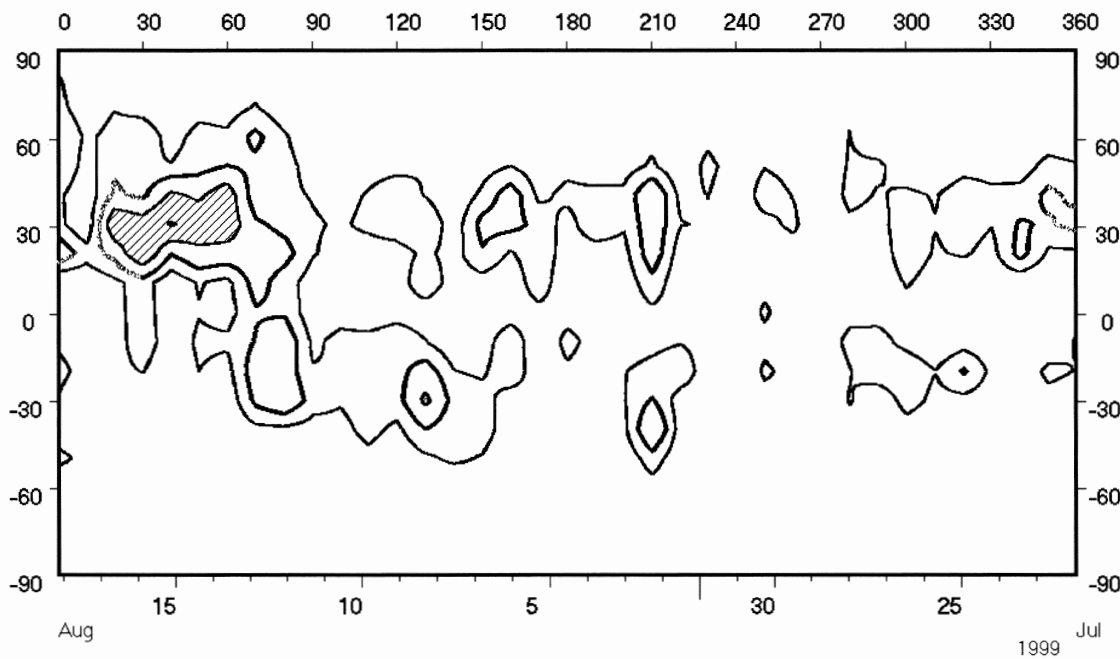

Kislovodsk Solar Station of the Pulkovo Observatory
1999 - CR 1552