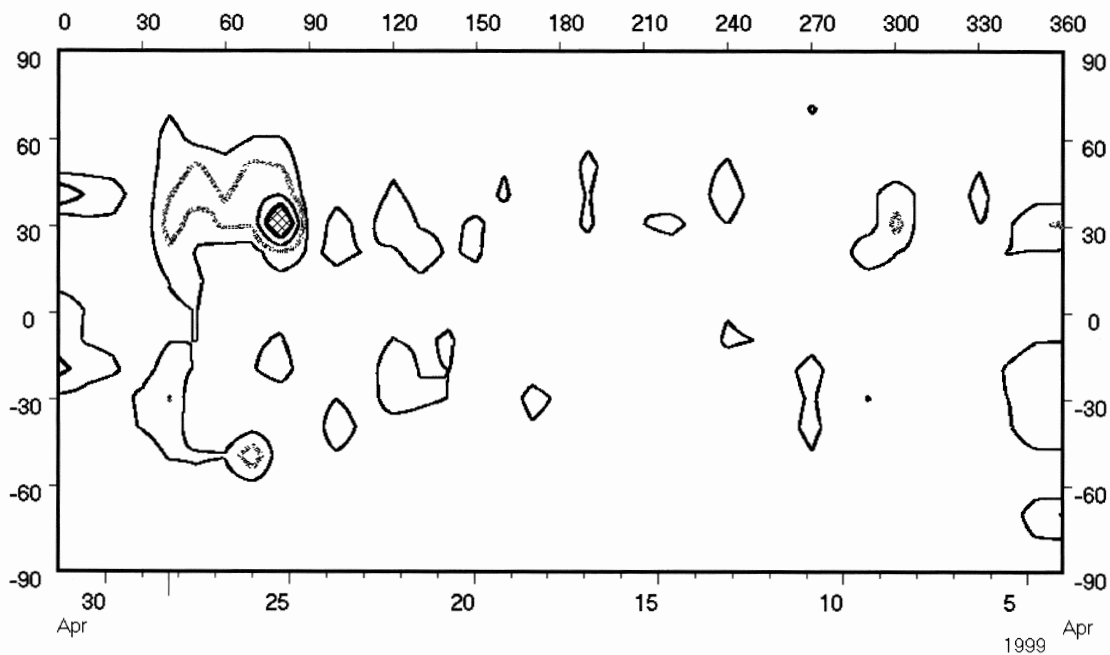

Kislovodsk Solar Station of the Pulkovo Observatory
1999 - CR 1948