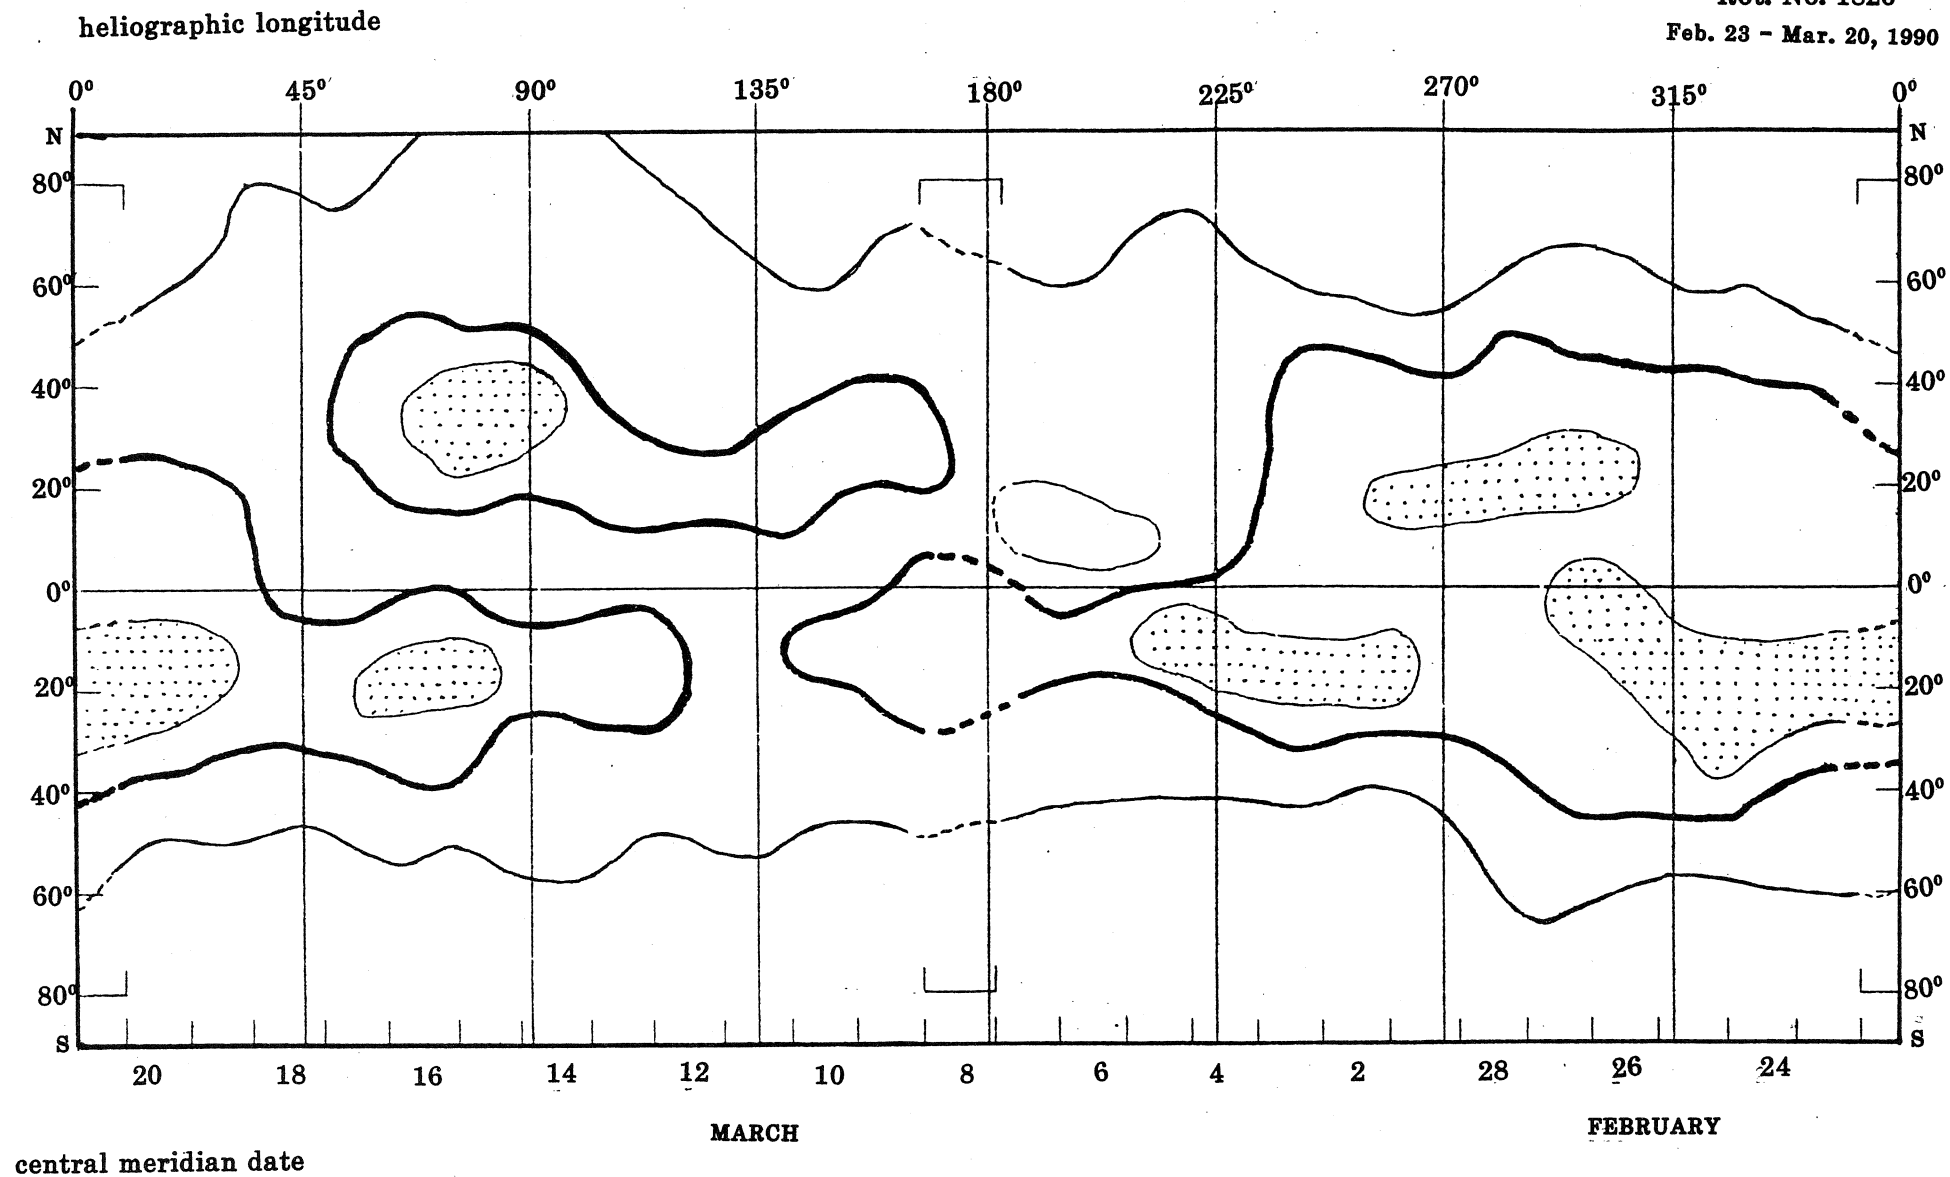

ISOPHOTES OF THE CORONAL LINE 5303 A

Rot. No. 1824

Dec. 30, 1989 - Jan. 25, 1990

heliographic longitude

IV-18(1990)

central meridian date

The Kislovodsk Solar Station

ISOPHOTES OF THE CORONAL LINE 5303 A

Rot. No. 1825
Jan. 26 - Feb. 22, 1990

IV-19(1990)

The Kislodvodsk Solar Station

ISOPHOTES OF THE CORONAL LINE 5303A

Rot. No. 1826

Feb. 23 - Mar. 20, 1990

IV-20(1990)

The Kislovodsk Solar Station

ISOPHOTES OF THE CORONAL LINE 5303A

Rot. No. 1827
Mar. 21 - April 17, 1990

IV-21(1990)

ISOPHOTES OF THE CORONAL LINE 5303A

Rot. No. 1828
April 18 - May 14, 1990

IV-22(1990)

The Kislovodsk Solar Station

ISOPHOTES OF THE CORONAL LINE 5303 A