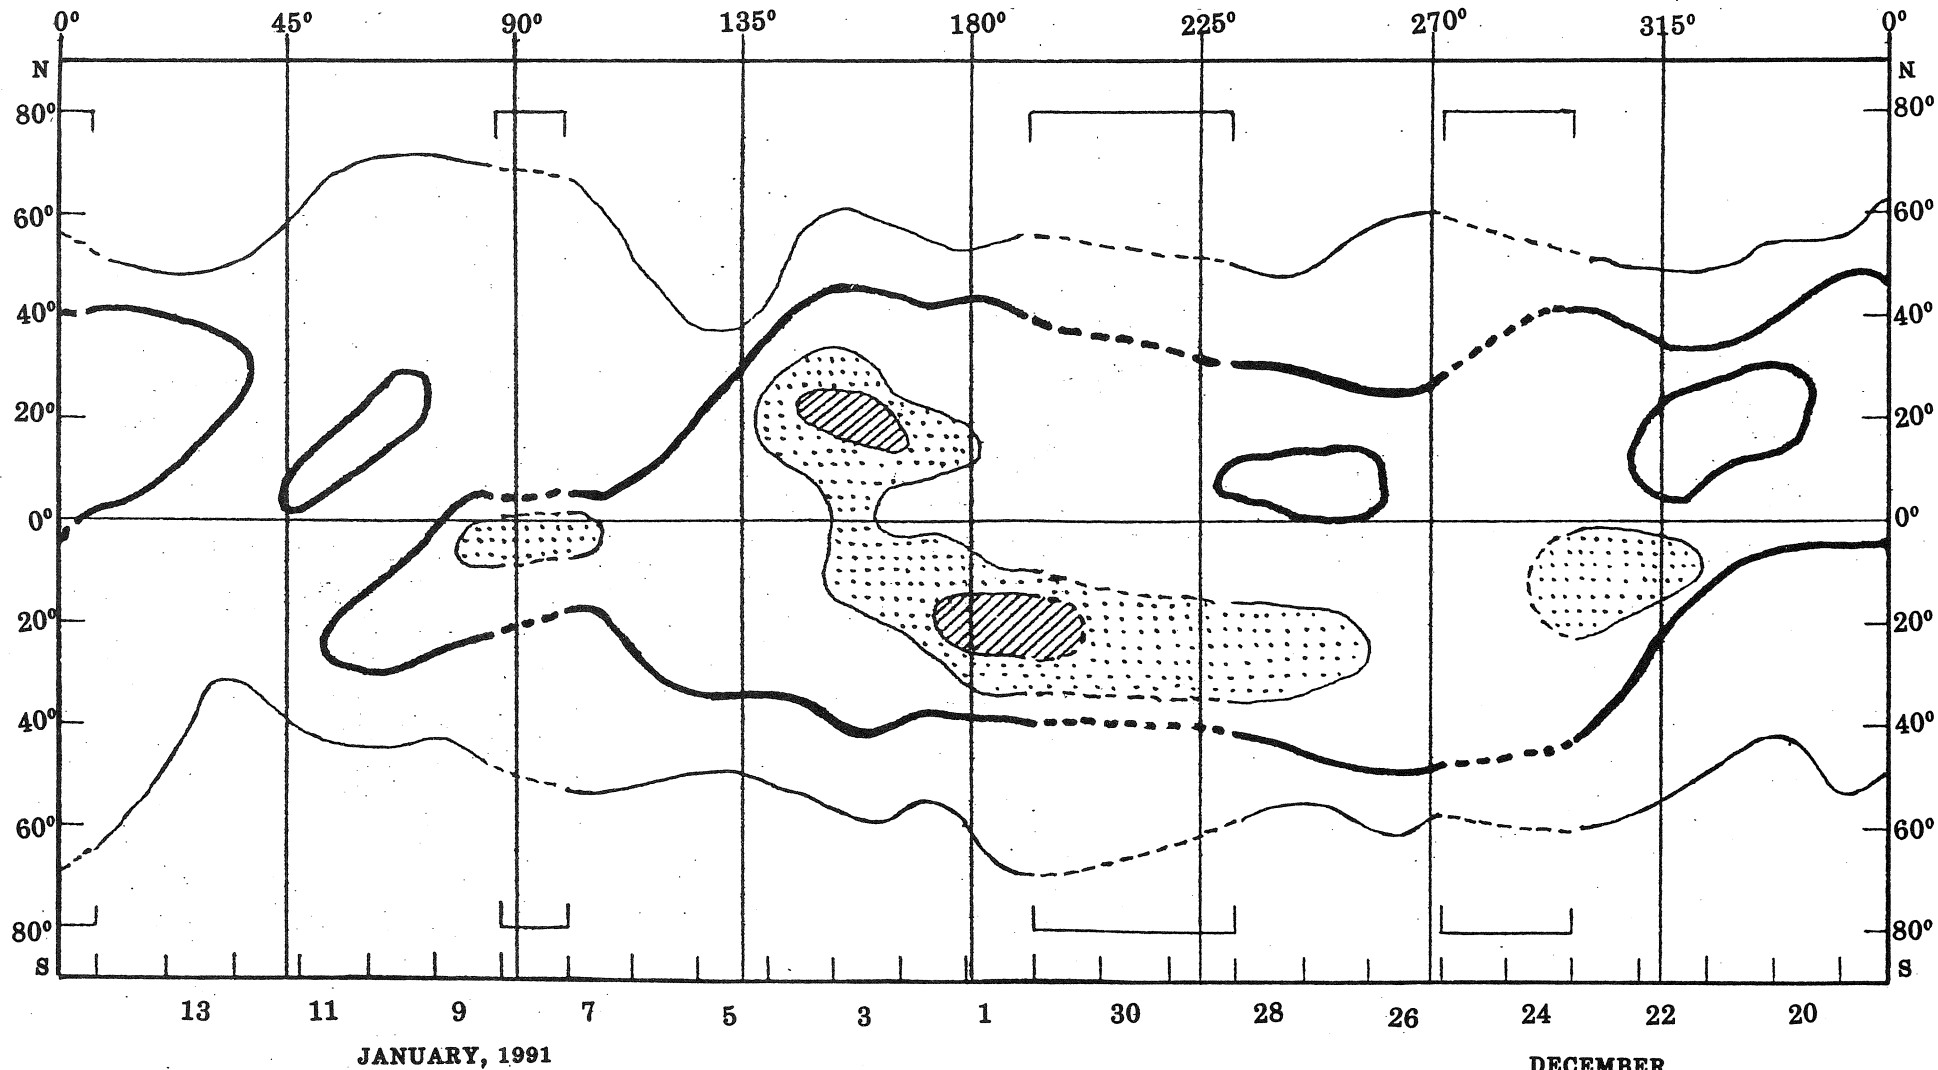

ISOPHOTES OF THE CORONAL LINE 5303 A

Rot. No. 1832

August 5 - August 31, 1990

IV-26(1990)

ISOPHOTES OF THE CORONAL LINE 5303 A

Rot. No. 1833

Sep. 1 - Sep. 27, 1990

central meridian date

The Kislovodsk Solar Station

ISOPHOTES OF THE CORONAL LINE 5303 A

Rot. No. 1835

Oct. 26 - Nov. 19, 1990

central meridian date

The Kislovodsk Solar Station

ISOPHOTES OF THE CORONAL LINE 5303 A

Rot. No. 1836

Nov. 23 - Dec. 17, 1990

heliographic longitude

IV-30(1990)

central meridian date

The Kislovodsk Solar Station

ISOPHOTES OF THE CORONAL LINE 5303 A

Rot. No. 1837

Dec. 21, 1990 - Jan. 13, 1991

heliographic longitude

IV-31(1990)

central meridian date

DECEMBER

The Kislovodsk Solar Station