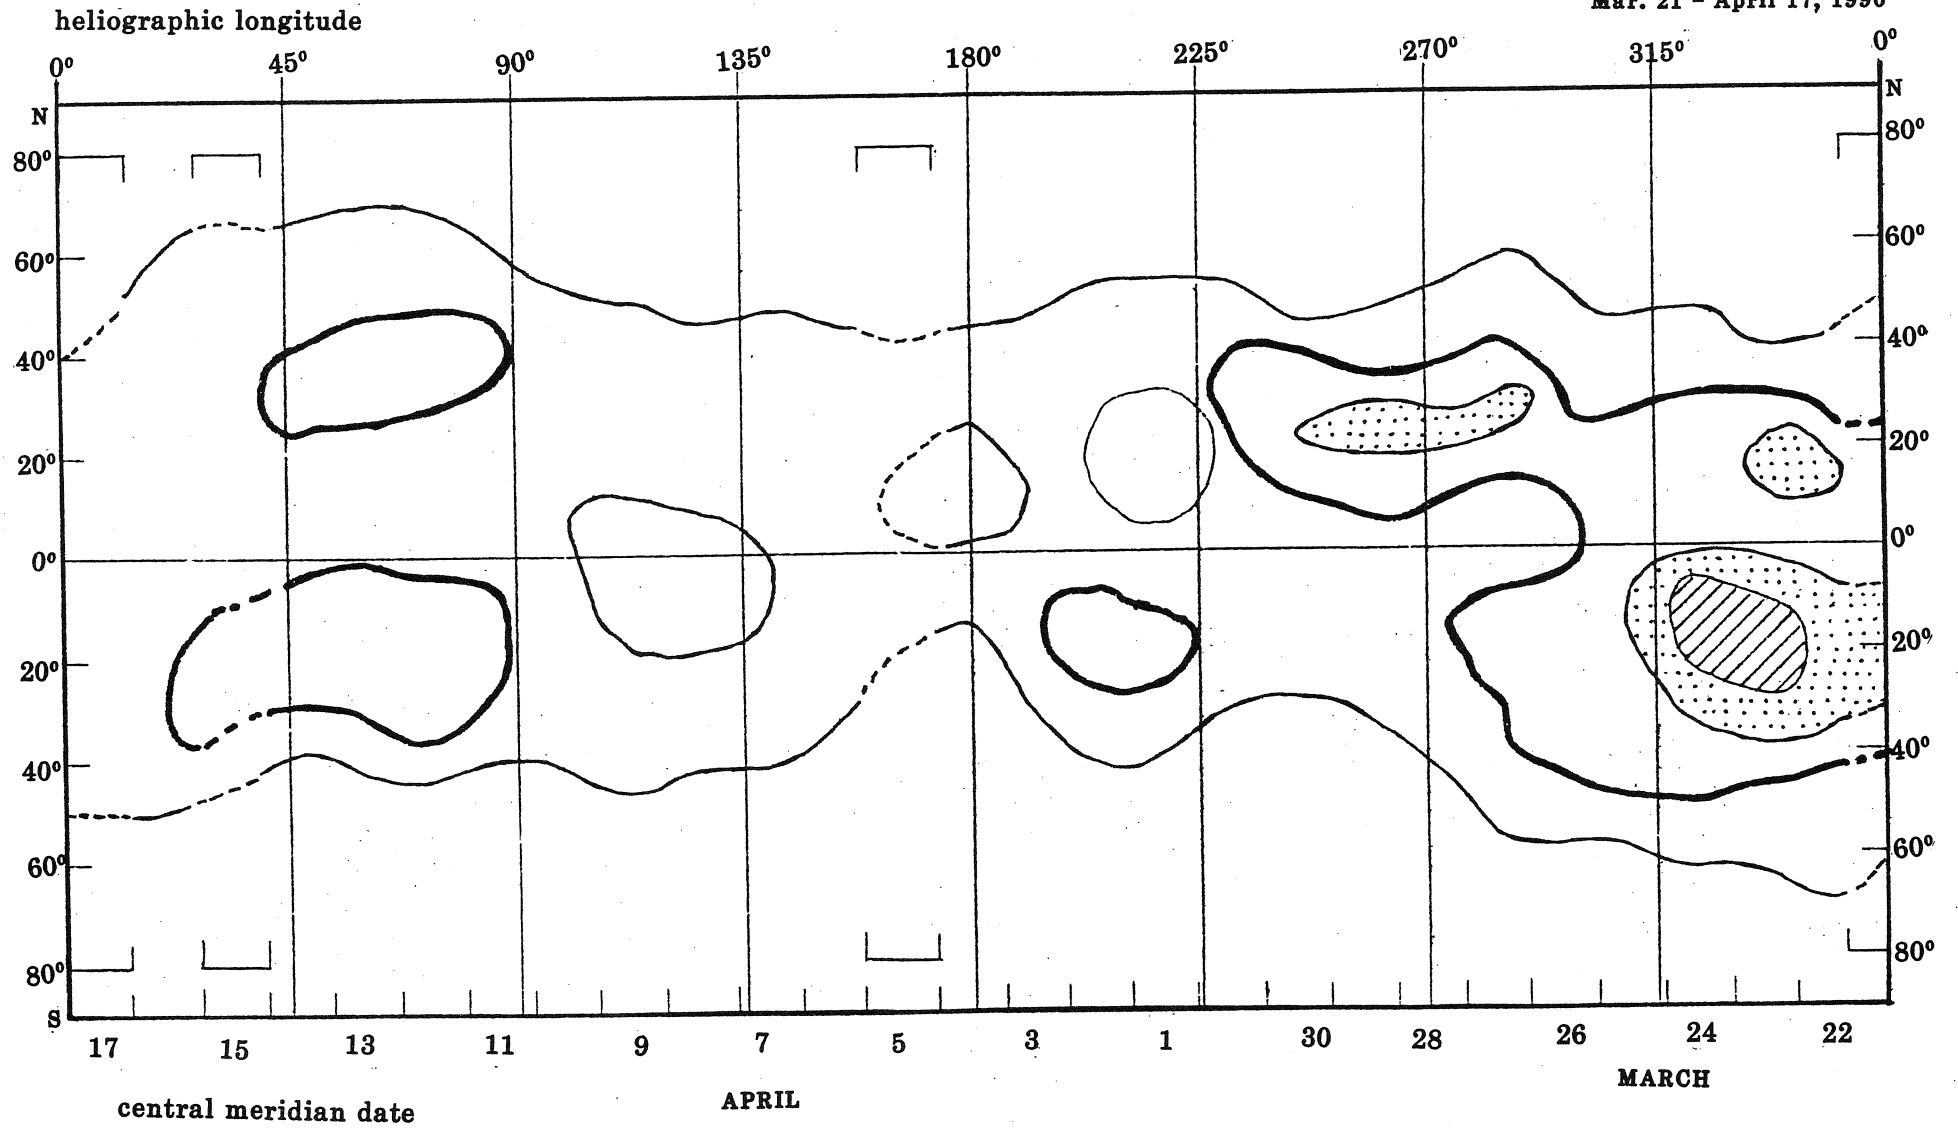

ISOPHOTES OF THE CORONAL LINE 5303 A

Rot. No. 1824

Dec. 30, 1989 - Jan. 25, 1990

heliographic longitude

IV-18(1990)

central meridian date

The Kislovodsk Solar Station

ISOPHOTES OF THE CORONAL LINE 5303 A

Rot. No. 1825
Jan. 26 - Feb. 22, 1990

IV-19(1990)

The Kislodvodsk Solar Station

ISOPHOTES OF THE CORONAL LINE 5303A

Rot. No. 1826

Feb. 23 - Mar. 20, 1990

IV-20(1990)

The Kislovodsk Solar Station

ISOPHOTES OF THE CORONAL LINE 5303A

Rot. No. 1827
Mar. 21 - April 17, 1990

IV-21(1990)

ISOPHOTES OF THE CORONAL LINE 5303A

Rot. No. 1828
April 18 - May 14, 1990

IV-22(1990)

The Kislovodsk Solar Station

ISOPHOTES OF THE CORONAL LINE 5303 A

ISOPHOTES OF THE CORONAL LINE 5303 A

Rot. No. 1832

August 5 - August 31, 1990

IV-26(1990)

ISOPHOTES OF THE CORONAL LINE 5303 A

Rot. No. 1833

Sep. 1 - Sep. 27, 1990

central meridian date