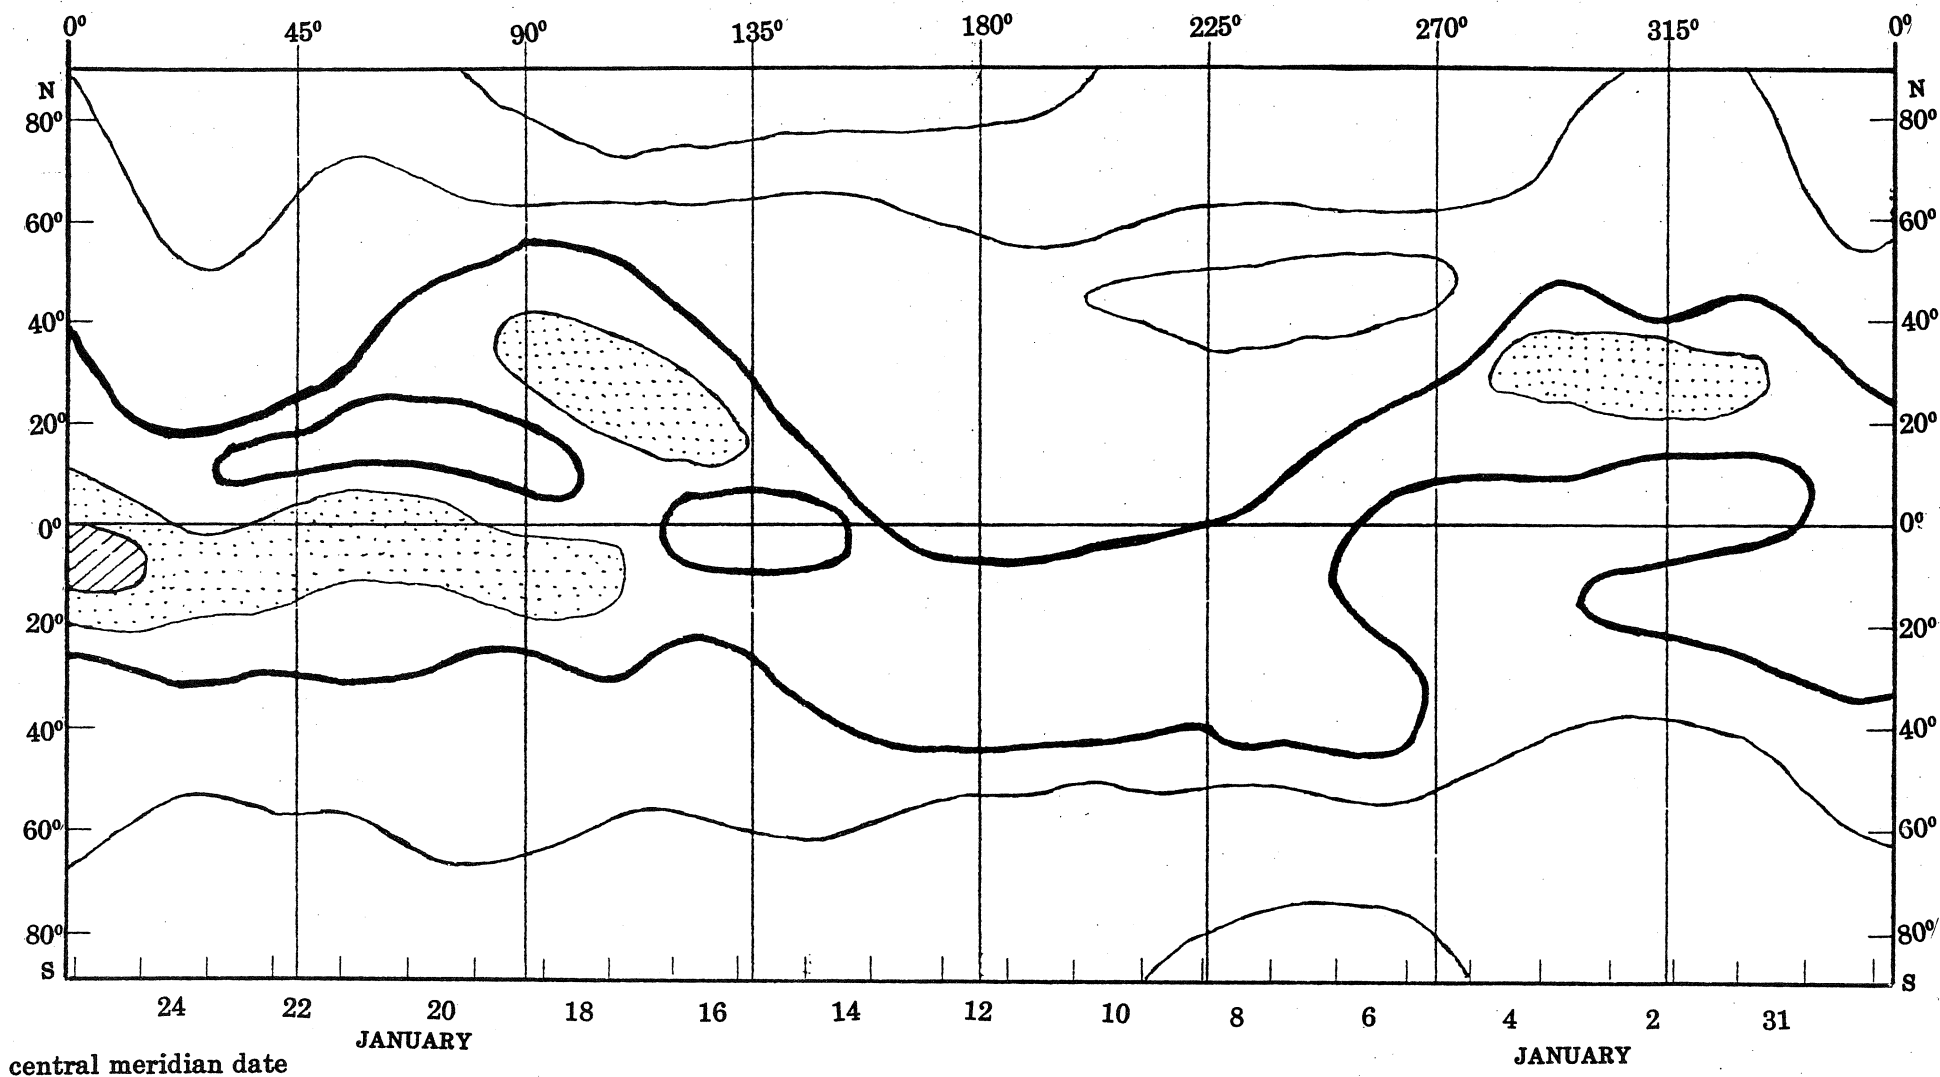

ISOPHOTES OF THE CORONAL LINE 5303 A

Rot. No. 1824

Dec. 30, 1989 - Jan. 25, 1990

heliographic longitude

IV-18(1990)

central meridian date

The Kislovodsk Solar Station

ISOPHOTES OF THE CORONAL LINE 5303 A