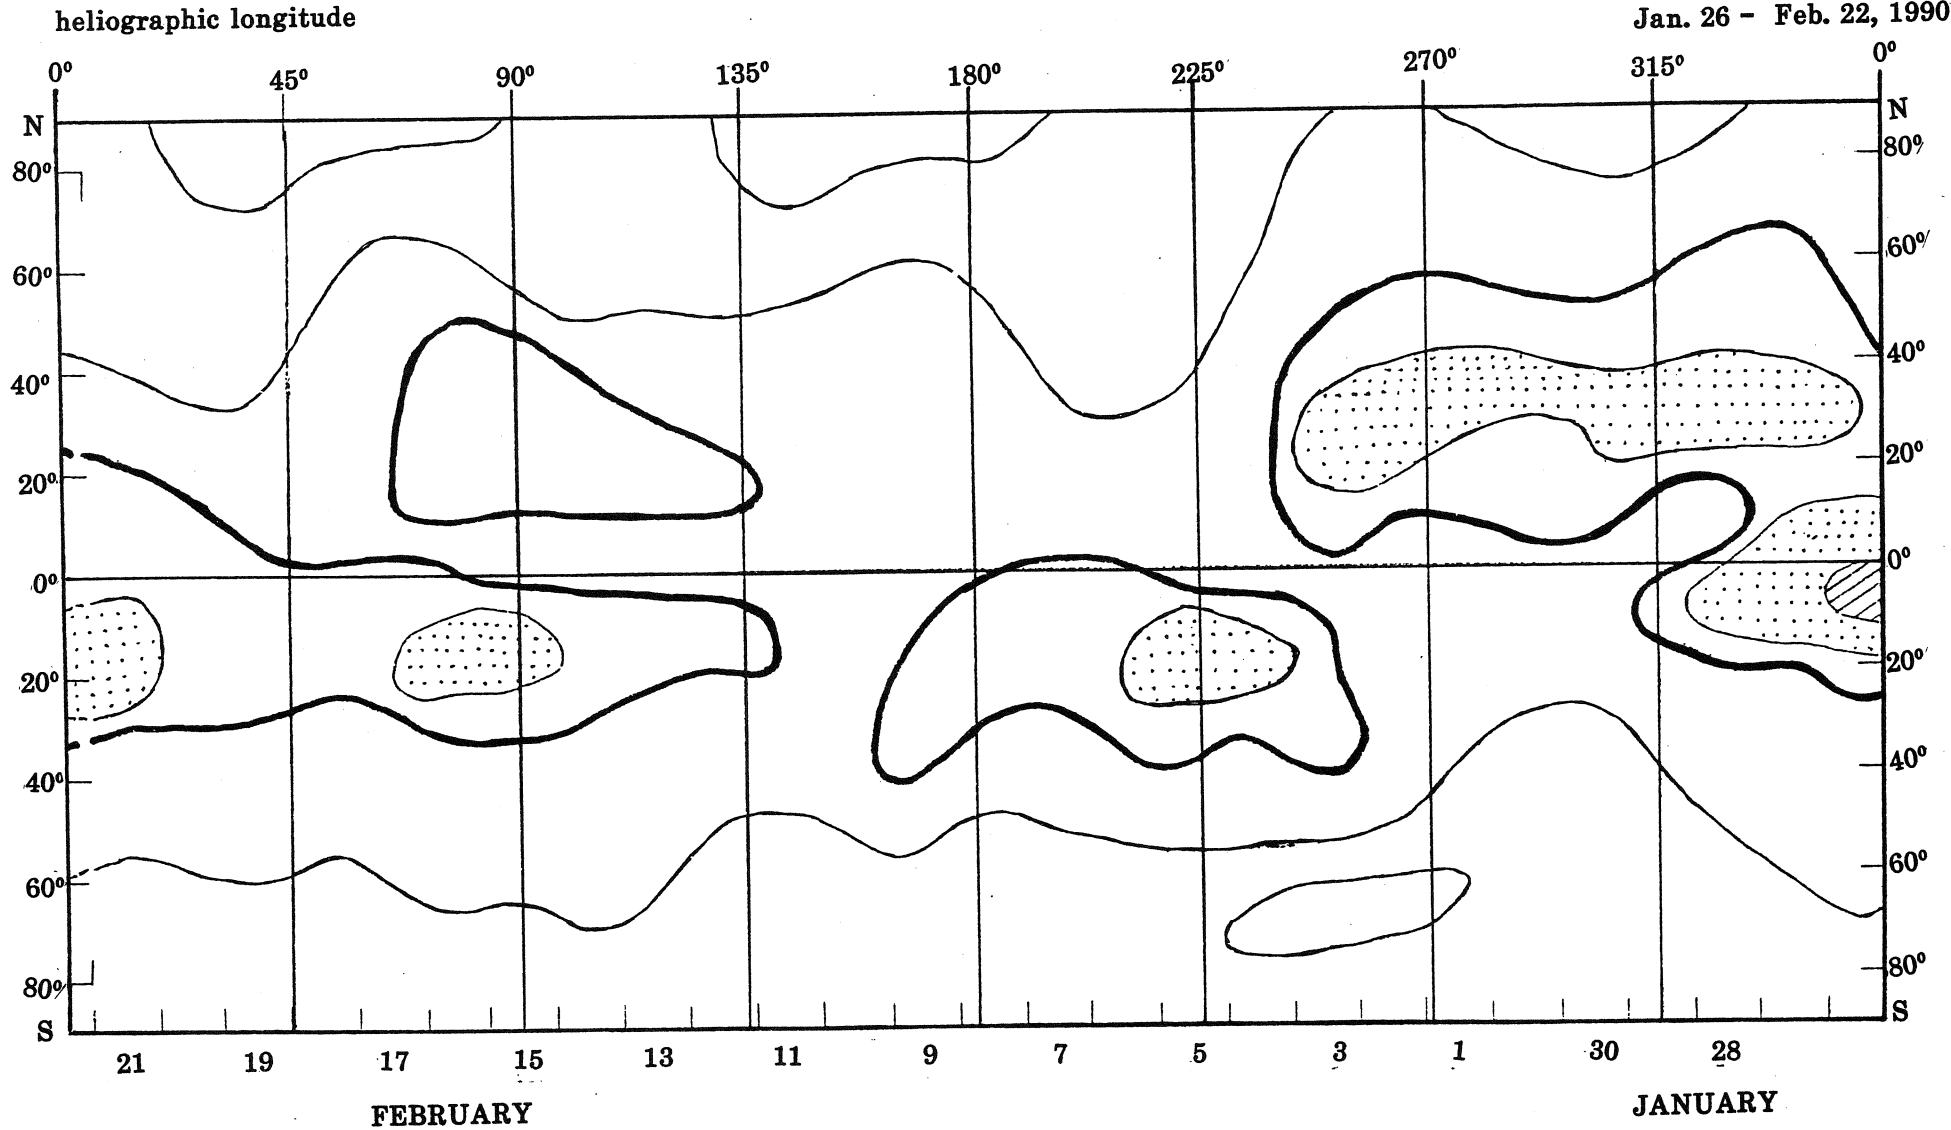

ISOPHOTES OF THE CORONAL LINE 5303 A

Rot. No. 1824

Dec. 30, 1989 - Jan. 25, 1990

heliographic longitude

IV-18(1990)

central meridian date

The Kislovodsk Solar Station

ISOPHOTES OF THE CORONAL LINE 5303 A

Rot. No. 1825
Jan. 26 - Feb. 22, 1990

IV-19(1990)

The Kislodvodsk Solar Station

ISOPHOTES OF THE CORONAL LINE 5303A

Rot. No. 1826

Feb. 23 - Mar. 20, 1990

IV-20(1990)

The Kislovodsk Solar Station