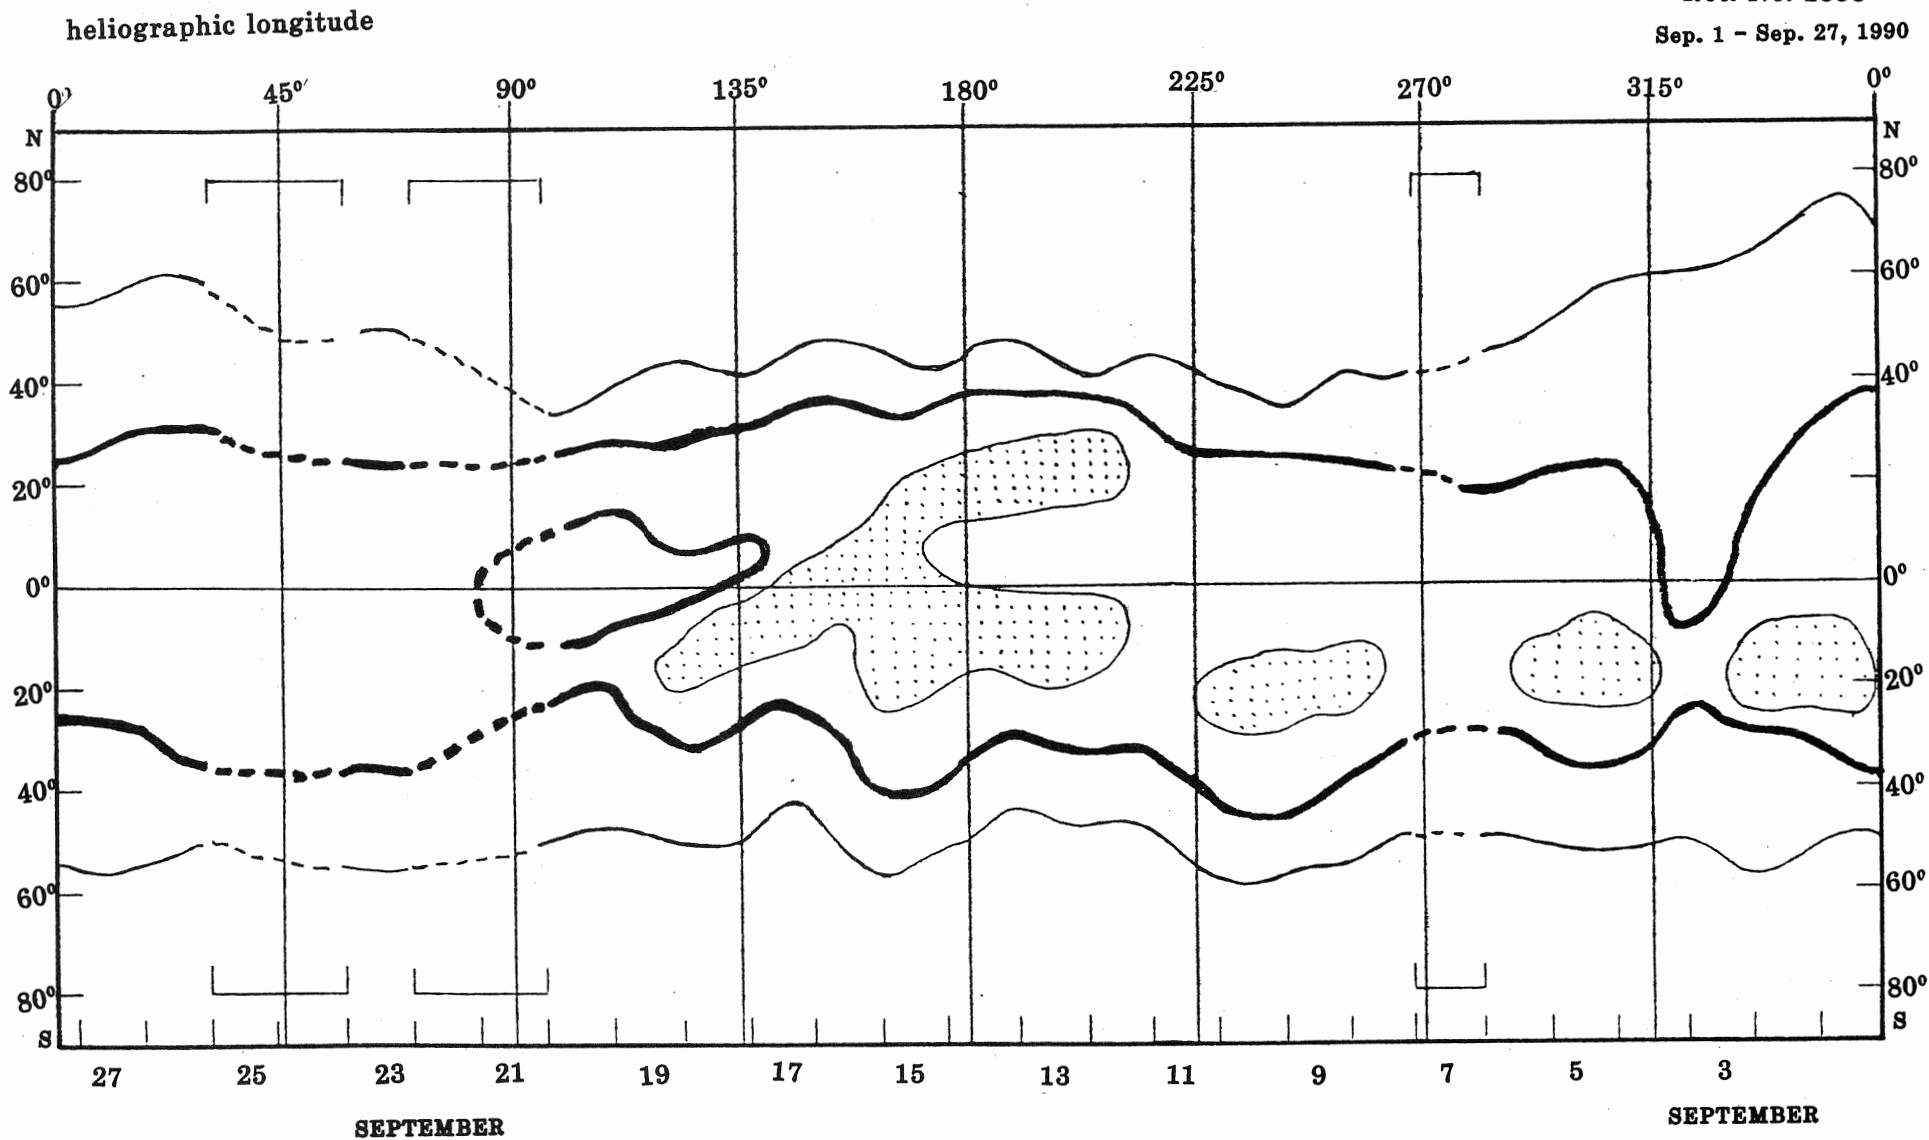

IV-24(1990)

The Kislovodsk Solar Station

ISOPHOTES OF THE CORONAL LINE 5303 A

Rot. No. 1831

July 11 - August 3, 1990

IV-25(1990)

central meridian date

The Kislovodsk Solar Station

ISOPHOTES OF THE CORONAL LINE 5303 A

Rot. No. 1832

August 5 - August 31, 1990

IV-26(1990)

ISOPHOTES OF THE CORONAL LINE 5303 A

Rot. No. 1833

Sep. 1 - Sep. 27, 1990

central meridian date

The Kislovodsk Solar Station

ISOPHOTES OF THE CORONAL LINE 5303 A

Rot. No. 1835

Oct. 26 - Nov. 19, 1990

central meridian date

The Kislovodsk Solar Station

ISOPHOTES OF THE CORONAL LINE 5303 A

Rot. No. 1836