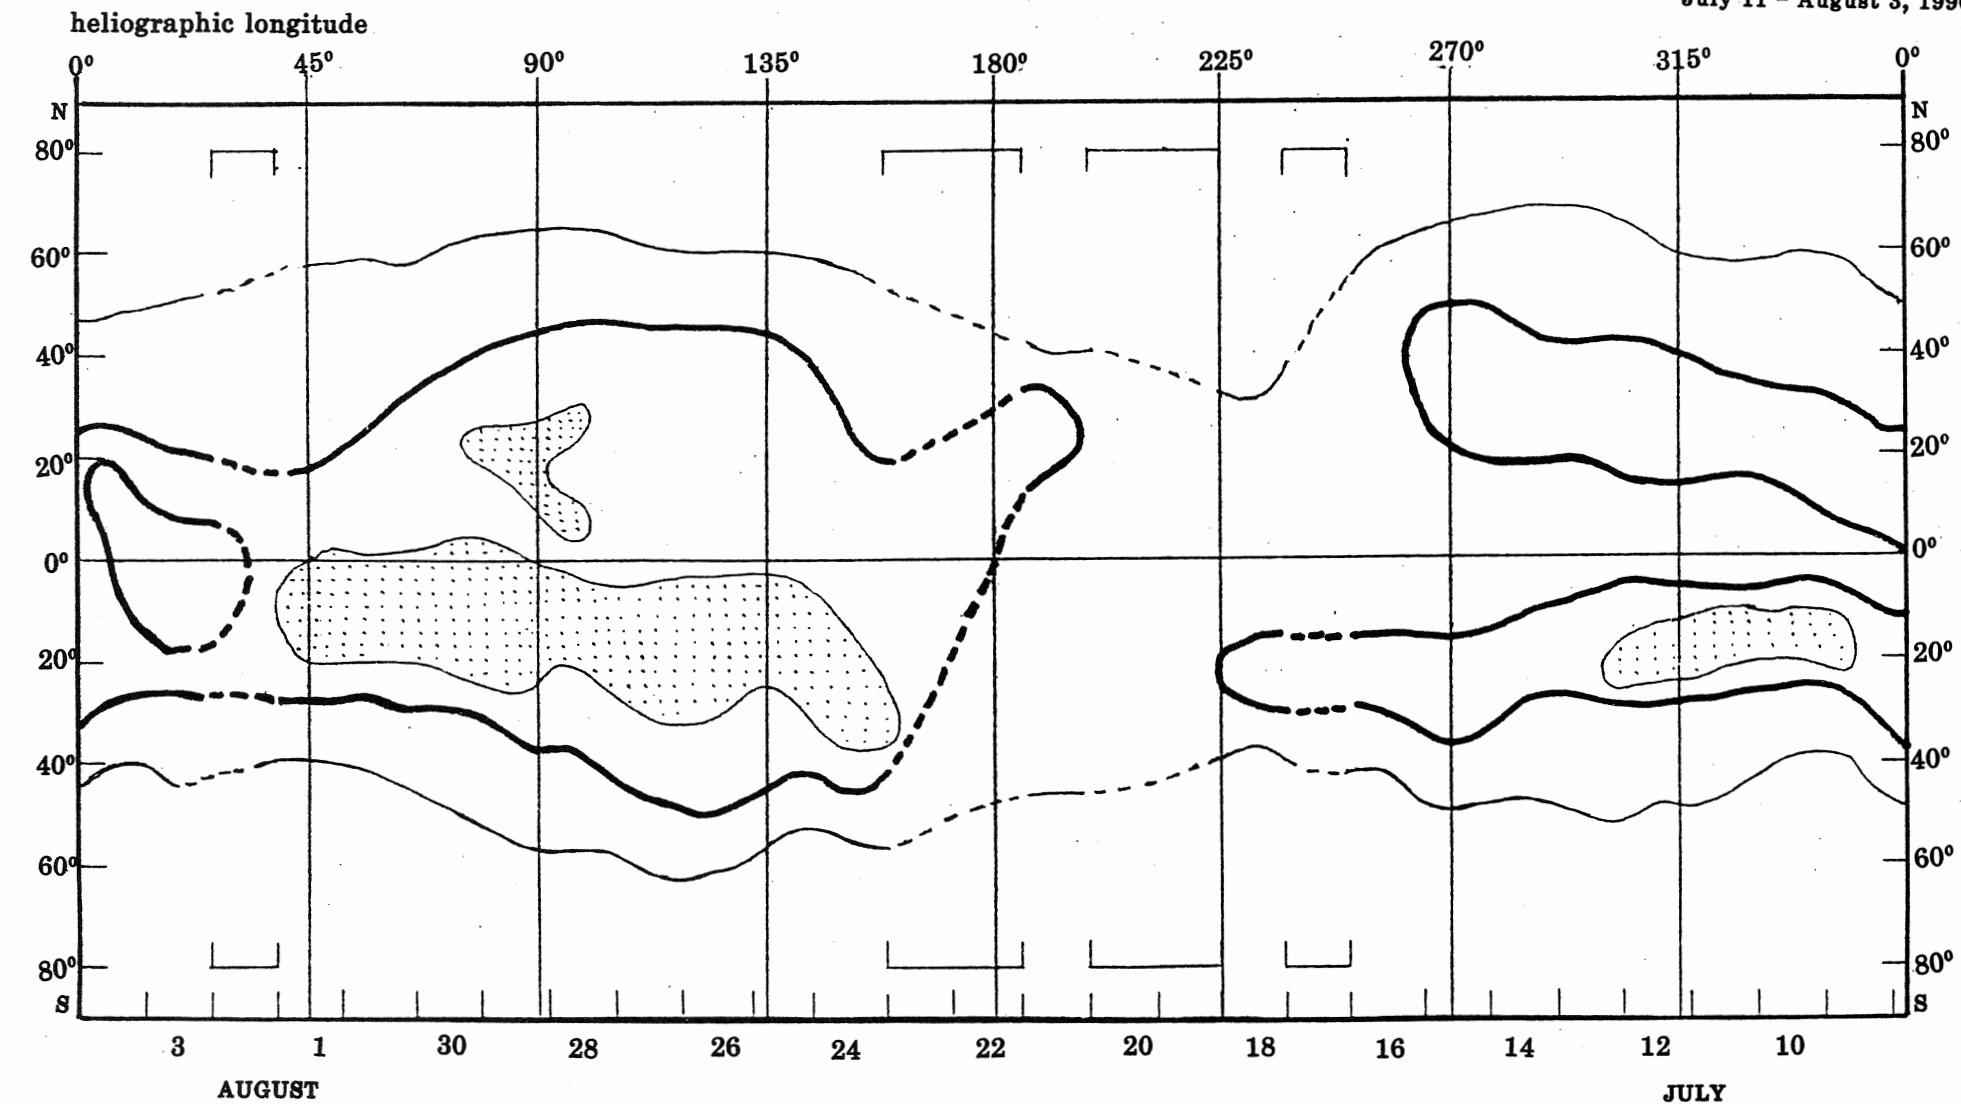

ISOPHOTES OF THE CORONAL LINE 5303A

Rot. No. 1827
Mar. 21 - April 17, 1990

IV-21(1990)

ISOPHOTES OF THE CORONAL LINE 5303A

Rot. No. 1828
April 18 - May 14, 1990

IV-22(1990)

The Kislovodsk Solar Station

ISOPHOTES OF THE CORONAL LINE 5303 A

heliographic longitude

Rot. No. 1829

May 15 - June 10, 1990

IV-23(1990)

The Kislovodsk Solar Station

ISOPHOTES OF THE CORONAL LINE 5303 A

Rot. No. 1830

June 12 - July 7, 1990

IV-24(1990)

The Kislovodsk Solar Station

ISOPHOTES OF THE CORONAL LINE 5303 A

Rot. No. 1831

July 11 - August 3, 1990

IV-25(1990)

central meridian date

The Kislovodsk Solar Station

ISOPHOTES OF THE CORONAL LINE 5303 A

Rot. No. 1832

August 5 - August 31, 1990

IV-26(1990)

ISOPHOTES OF THE CORONAL LINE 5303 A

Rot. No. 1833

Sep. 1 - Sep. 27, 1990

central meridian date