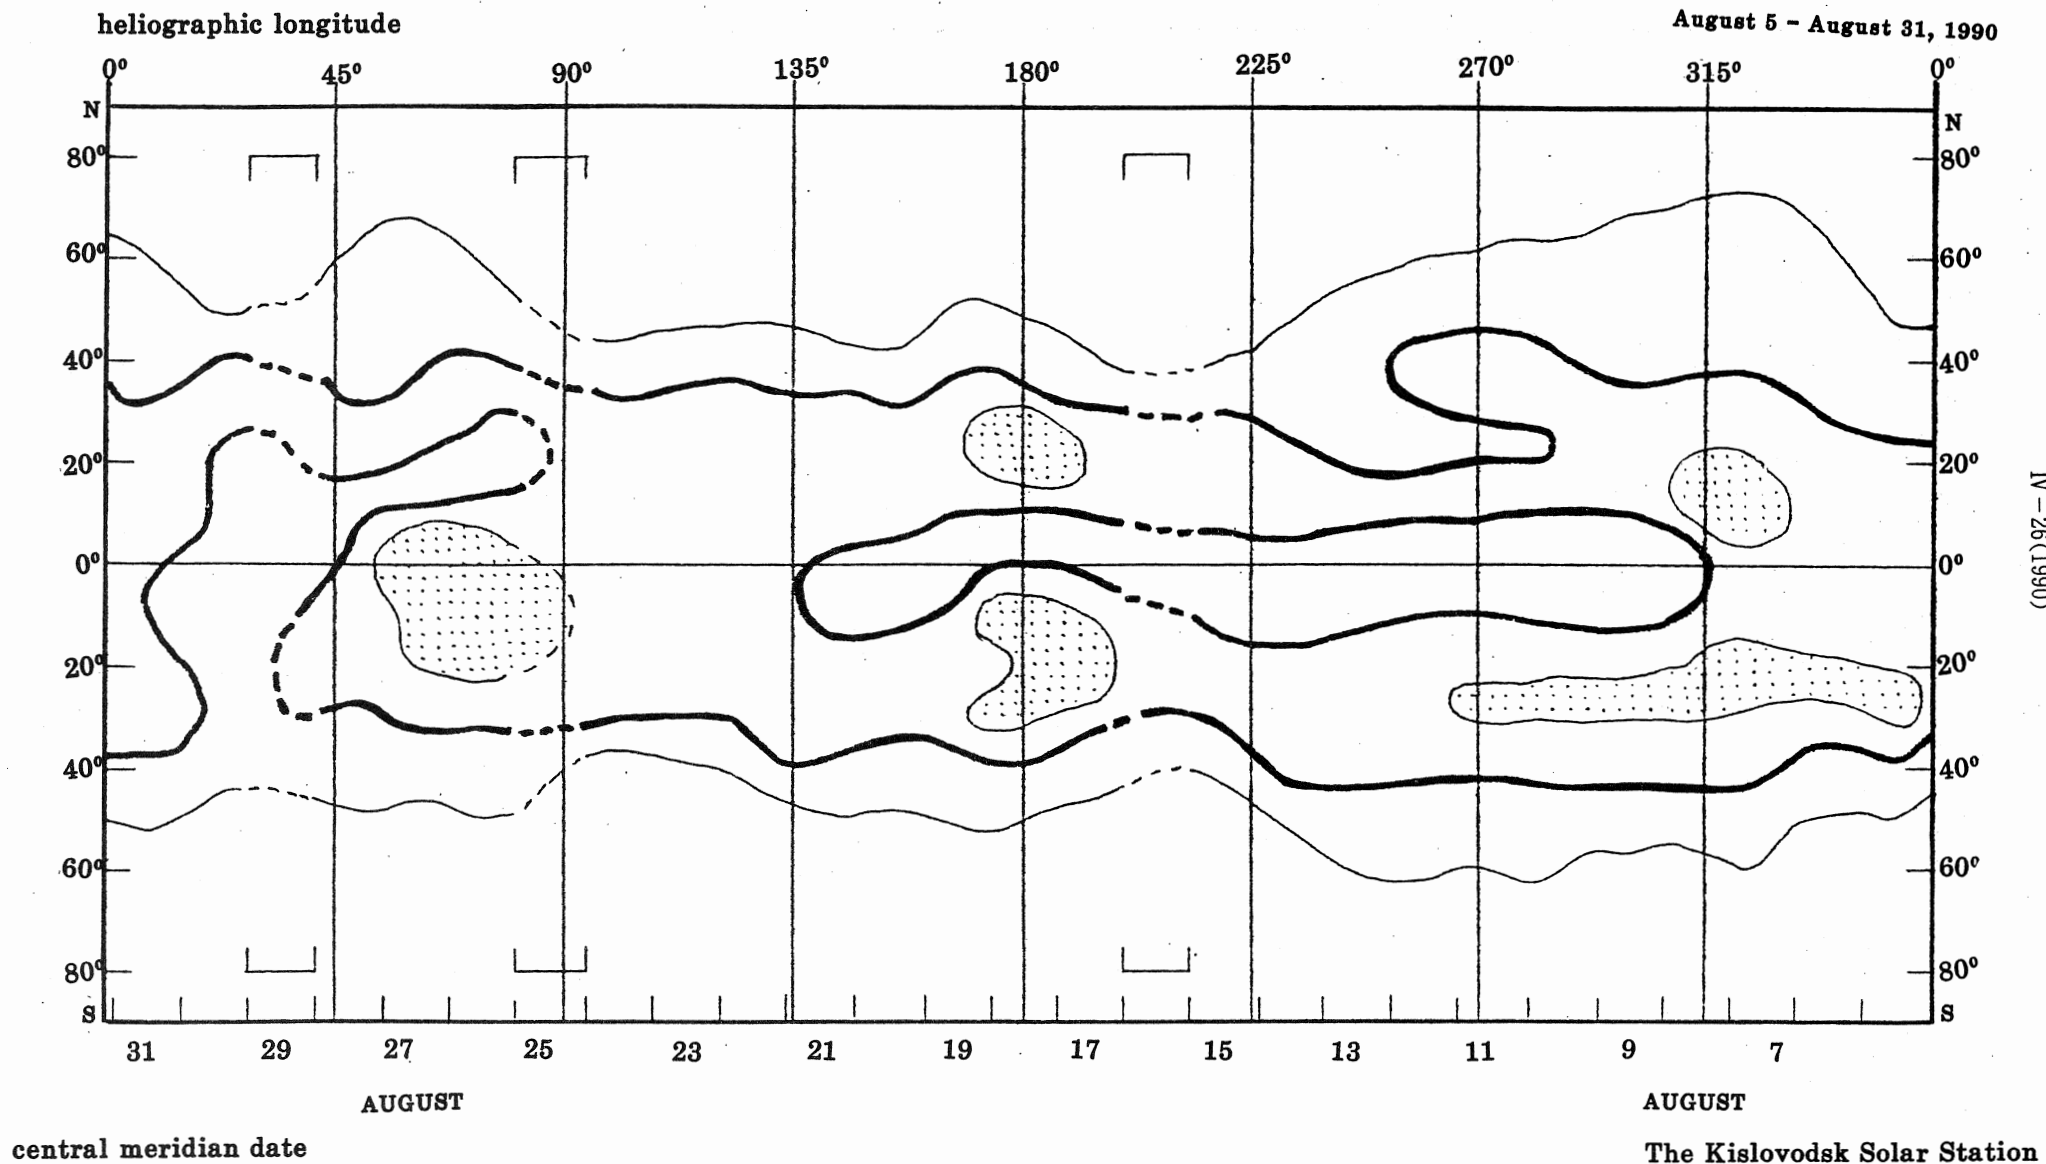

IV-24(1990)

The Kislovodsk Solar Station

ISOPHOTES OF THE CORONAL LINE 5303 A

Rot. No. 1831

July 11 - August 3, 1990

IV-25(1990)

central meridian date

The Kislovodsk Solar Station

ISOPHOTES OF THE CORONAL LINE 5303 A

Rot. No. 1832

August 5 - August 31, 1990

IV-26(1990)

ISOPHOTES OF THE CORONAL LINE 5303 A

Rot. No. 1833

Sep. 1 - Sep. 27, 1990

central meridian date