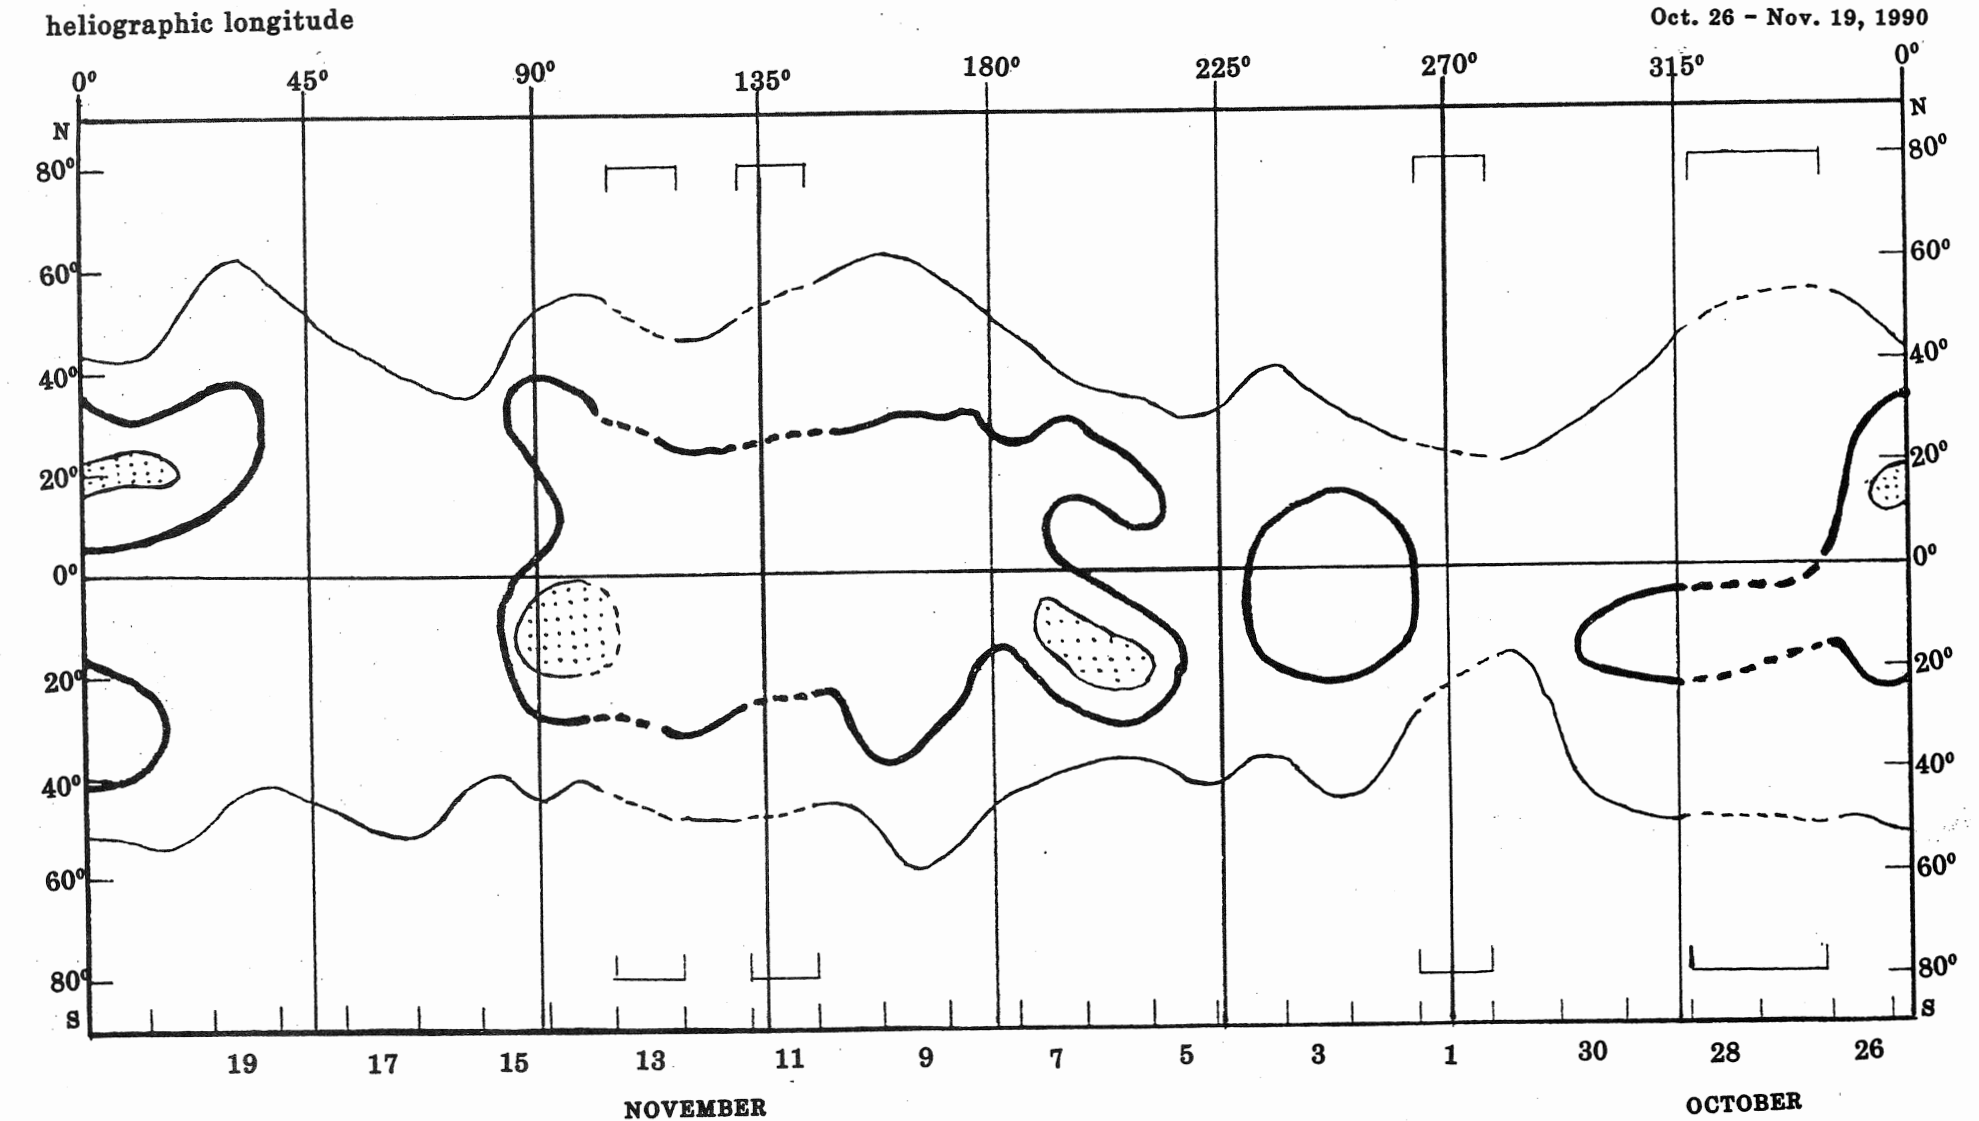

IV-24(1990)

The Kislovodsk Solar Station

ISOPHOTES OF THE CORONAL LINE 5303 A

Rot. No. 1831

July 11 - August 3, 1990

IV-25(1990)

central meridian date

The Kislovodsk Solar Station

ISOPHOTES OF THE CORONAL LINE 5303 A

Rot. No. 1832

August 5 - August 31, 1990

IV-26(1990)

ISOPHOTES OF THE CORONAL LINE 5303 A

Rot. No. 1833

Sep. 1 - Sep. 27, 1990

central meridian date

The Kislovodsk Solar Station

ISOPHOTES OF THE CORONAL LINE 5303 A

Rot. No. 1835

Oct. 26 - Nov. 19, 1990

central meridian date

The Kislovodsk Solar Station

ISOPHOTES OF THE CORONAL LINE 5303 A

Rot. No. 1836