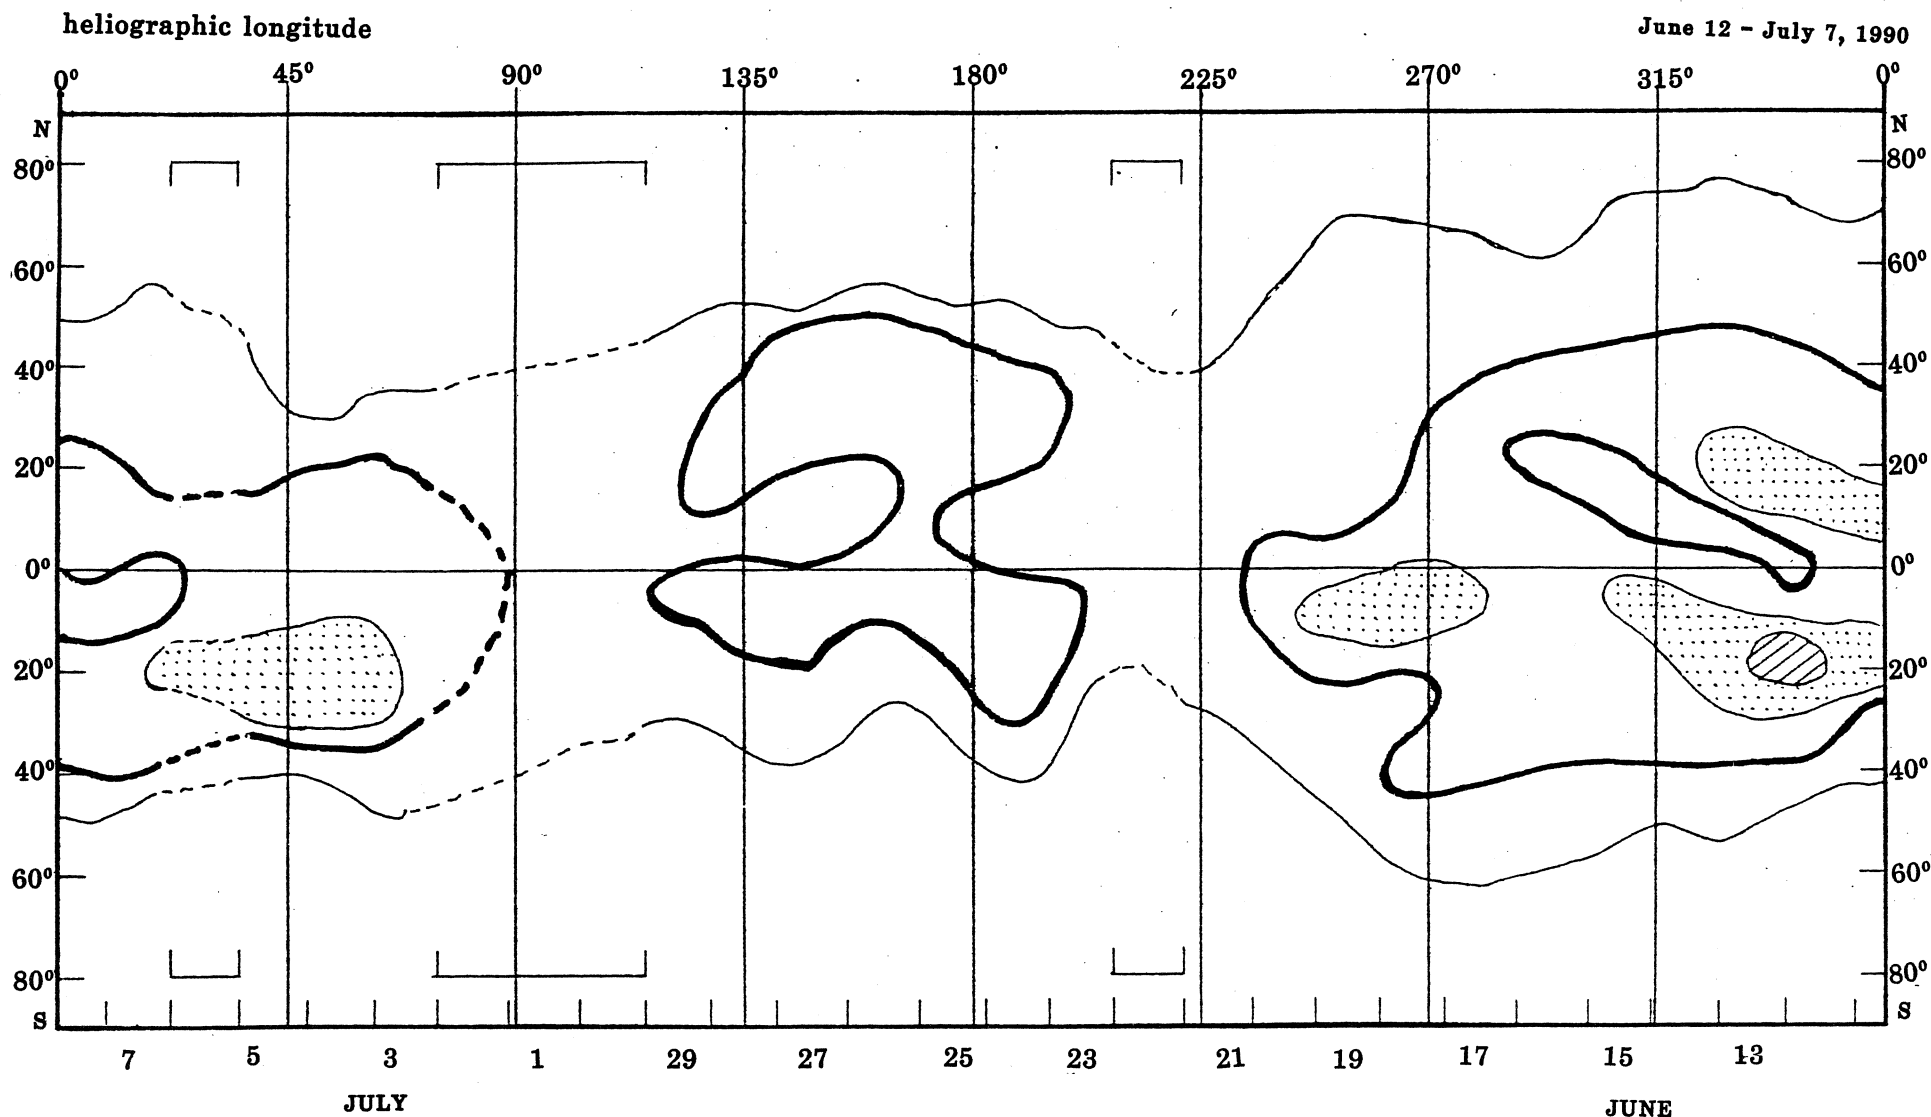

ISOPHOTES OF THE CORONAL LINE 5303A

Rot. No. 1827
Mar. 21 - April 17, 1990

IV-21(1990)

ISOPHOTES OF THE CORONAL LINE 5303A

Rot. No. 1828
April 18 - May 14, 1990

IV-22(1990)

The Kislovodsk Solar Station

ISOPHOTES OF THE CORONAL LINE 5303 A

heliographic longitude

Rot. No. 1829

May 15 - June 10, 1990

IV-23(1990)

The Kislovodsk Solar Station

ISOPHOTES OF THE CORONAL LINE 5303 A

Rot. No. 1830

June 12 - July 7, 1990

IV-24(1990)

The Kislovodsk Solar Station

ISOPHOTES OF THE CORONAL LINE 5303 A

Rot. No. 1831

July 11 - August 3, 1990

IV-25(1990)

central meridian date

The Kislovodsk Solar Station

ISOPHOTES OF THE CORONAL LINE 5303 A

Rot. No. 1832

August 5 - August 31, 1990

IV-26(1990)

ISOPHOTES OF THE CORONAL LINE 5303 A

Rot. No. 1833

Sep. 1 - Sep. 27, 1990

central meridian date