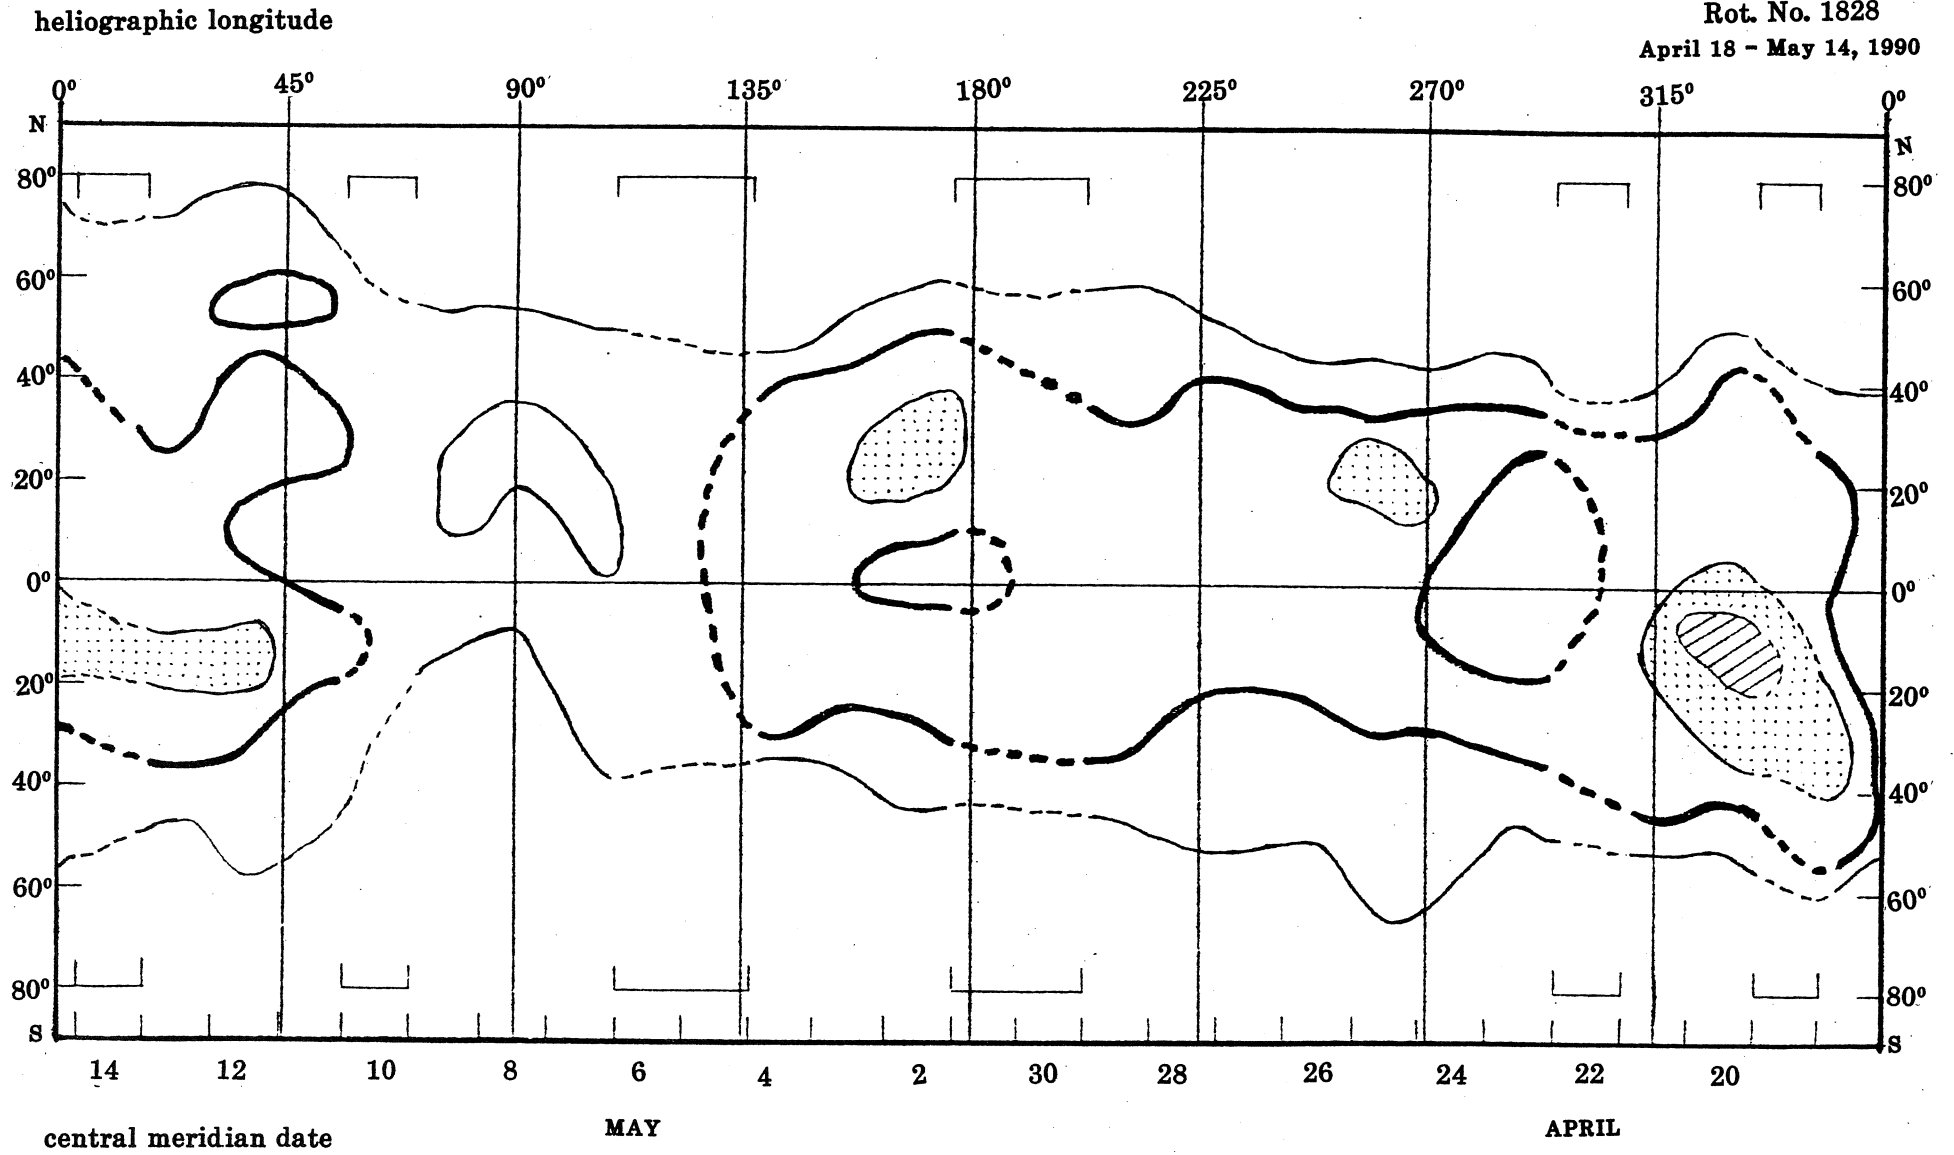

Rot. No. 1825
Jan. 26 - Feb. 22, 1990

IV-19(1990)

The Kislodvodsk Solar Station

ISOPHOTES OF THE CORONAL LINE 5303A

Rot. No. 1826

Feb. 23 - Mar. 20, 1990

IV-20(1990)

The Kislovodsk Solar Station

ISOPHOTES OF THE CORONAL LINE 5303A

Rot. No. 1827
Mar. 21 - April 17, 1990

IV-21(1990)

ISOPHOTES OF THE CORONAL LINE 5303A

Rot. No. 1828
April 18 - May 14, 1990

IV-22(1990)

The Kislovodsk Solar Station

ISOPHOTES OF THE CORONAL LINE 5303 A

heliographic longitude

Rot. No. 1829

May 15 - June 10, 1990

IV-23(1990)

The Kislovodsk Solar Station

ISOPHOTES OF THE CORONAL LINE 5303 A

Rot. No. 1830

June 12 - July 7, 1990

ISOPHOTES OF THE CORONAL LINE 5303 A

Rot. No. 1832

August 5 - August 31, 1990

IV-26(1990)

ISOPHOTES OF THE CORONAL LINE 5303 A

Rot. No. 1833

Sep. 1 - Sep. 27, 1990

central meridian date