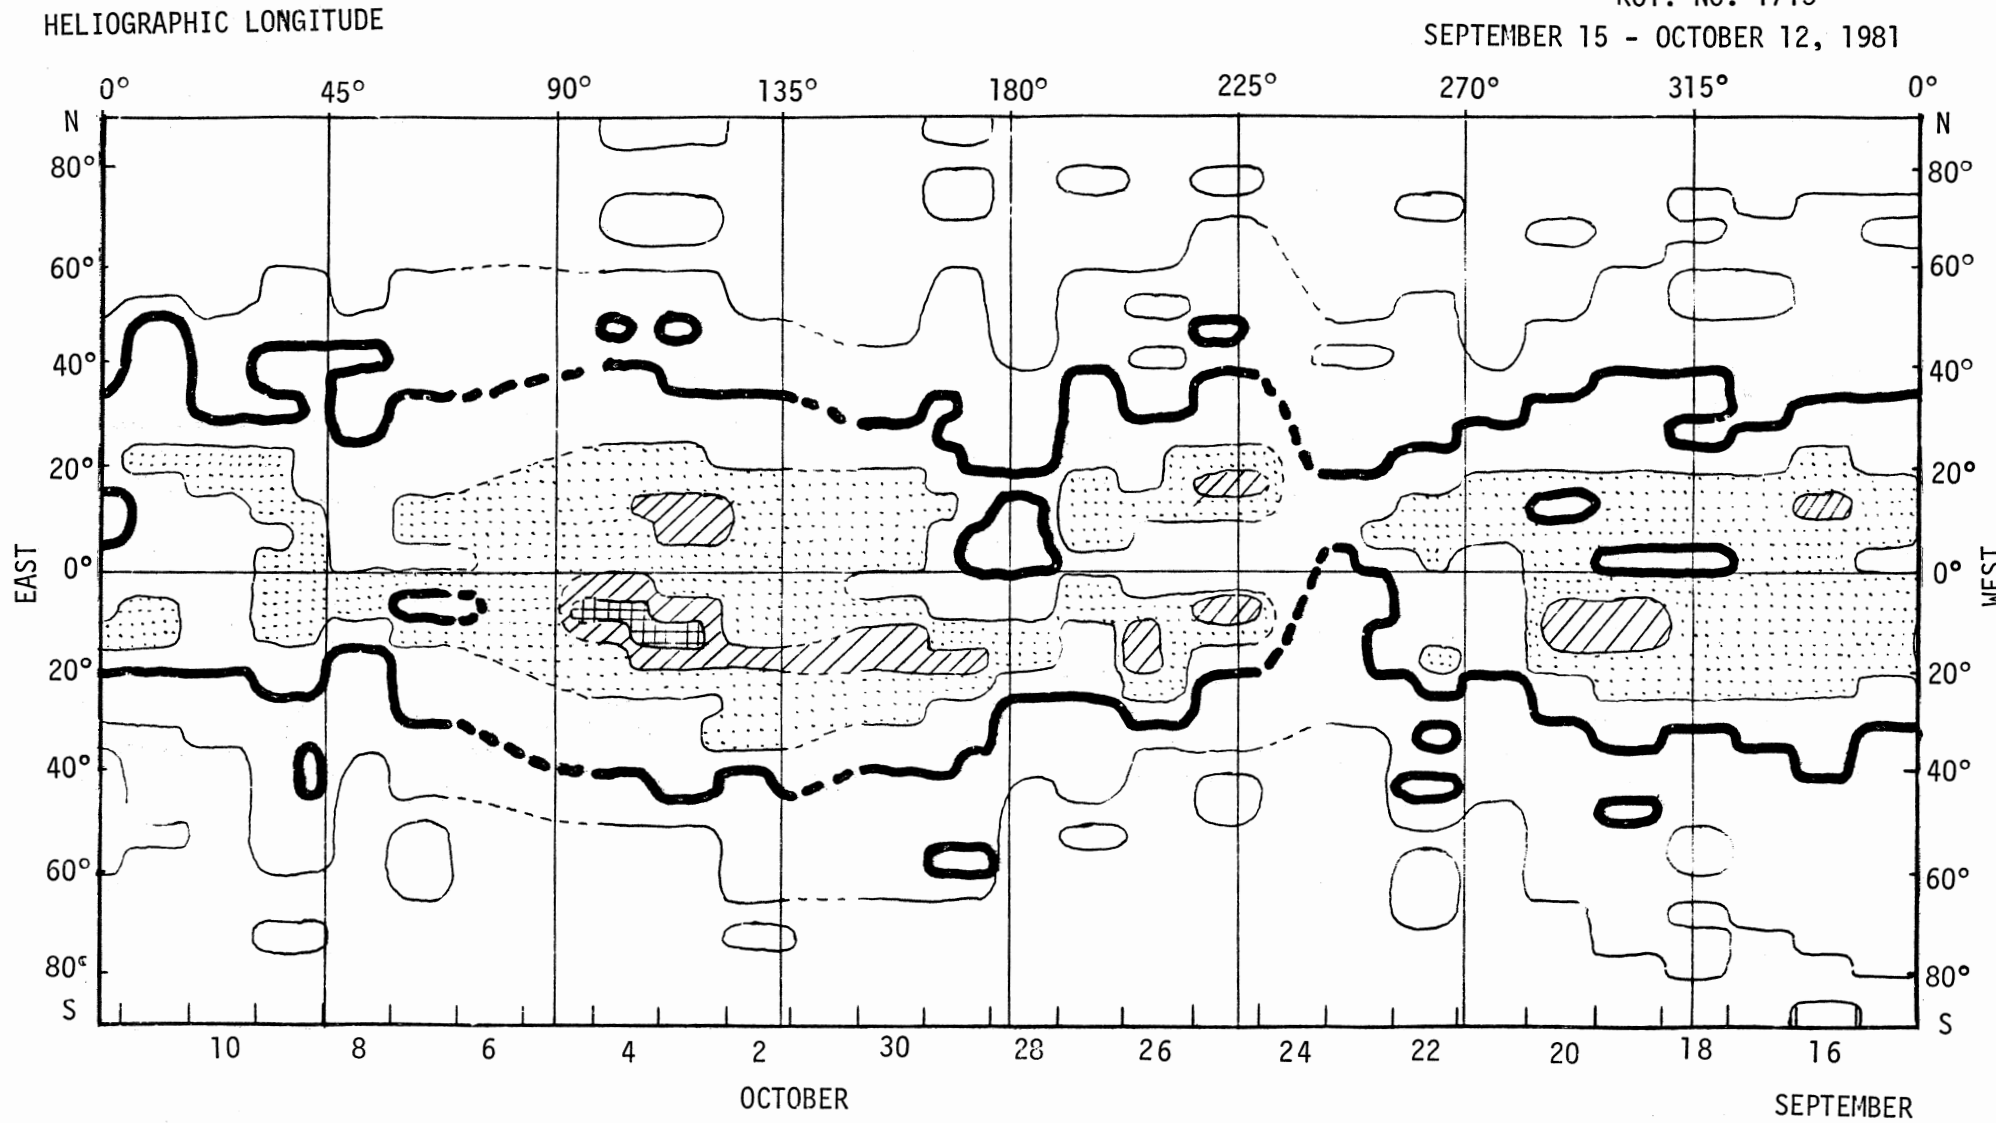

ROT. NO. 1709
MAY 29 - JUNE 25, 1981

HELIOGRAPHIC LONGITUDE

CENTRAL MERIDIAN DATE

THE KISLOVODSK STATION OF THE PULKOVO OBSERVATORY

ISOPHOTES OF THE 5303 A CORONAL EMISSION LINE

ROT. NO. 1710
JUNE 25 - JULY 22, 1981

HELIOGRAPHIC LONGITUDE

THE KISLOVODSK STATION OF THE PULKOVO OBSERVATORY

ISOPHOTES OF THE 5303 A CORONAL EMISSION LINE

ROT. NO. 1711

JULY 22 - AUGUST 18, 1981

HELIOGRAPHIC LONGITUDE

CENTRAL MERIDIAN DATE

THE KISLOVODSK STATION OF THE PULKOVO OBSERVATORY

ISOPHOTES OF THE 5303 A CORONAL EMISSION LINE

ROT. NO. 1712

AUGUST 18 - SEPTEMBER 14, 1981

IV-25

THE KISLOVODSK STATION OF THE PULKOVO OBSERVATORY

ISOPHOTES OF THE 5303 A CORONAL EMISSION LINE

ROT. NO. 1713

SEPTEMBER 15 - OCTOBER 12, 1981

IV-26

CENTRAL MERIDIAN DATE

THE KISLOVODSK STATION OF THE PULKOVO OBSERVATORY

ISOPHOTES OF THE 5303 A CORONAL EMISSION LINE

ROT. NO. 1714

OCTOBER 12 - NOVEMBER 8, 1981

HELIOGRAPHIC LONGITUDE