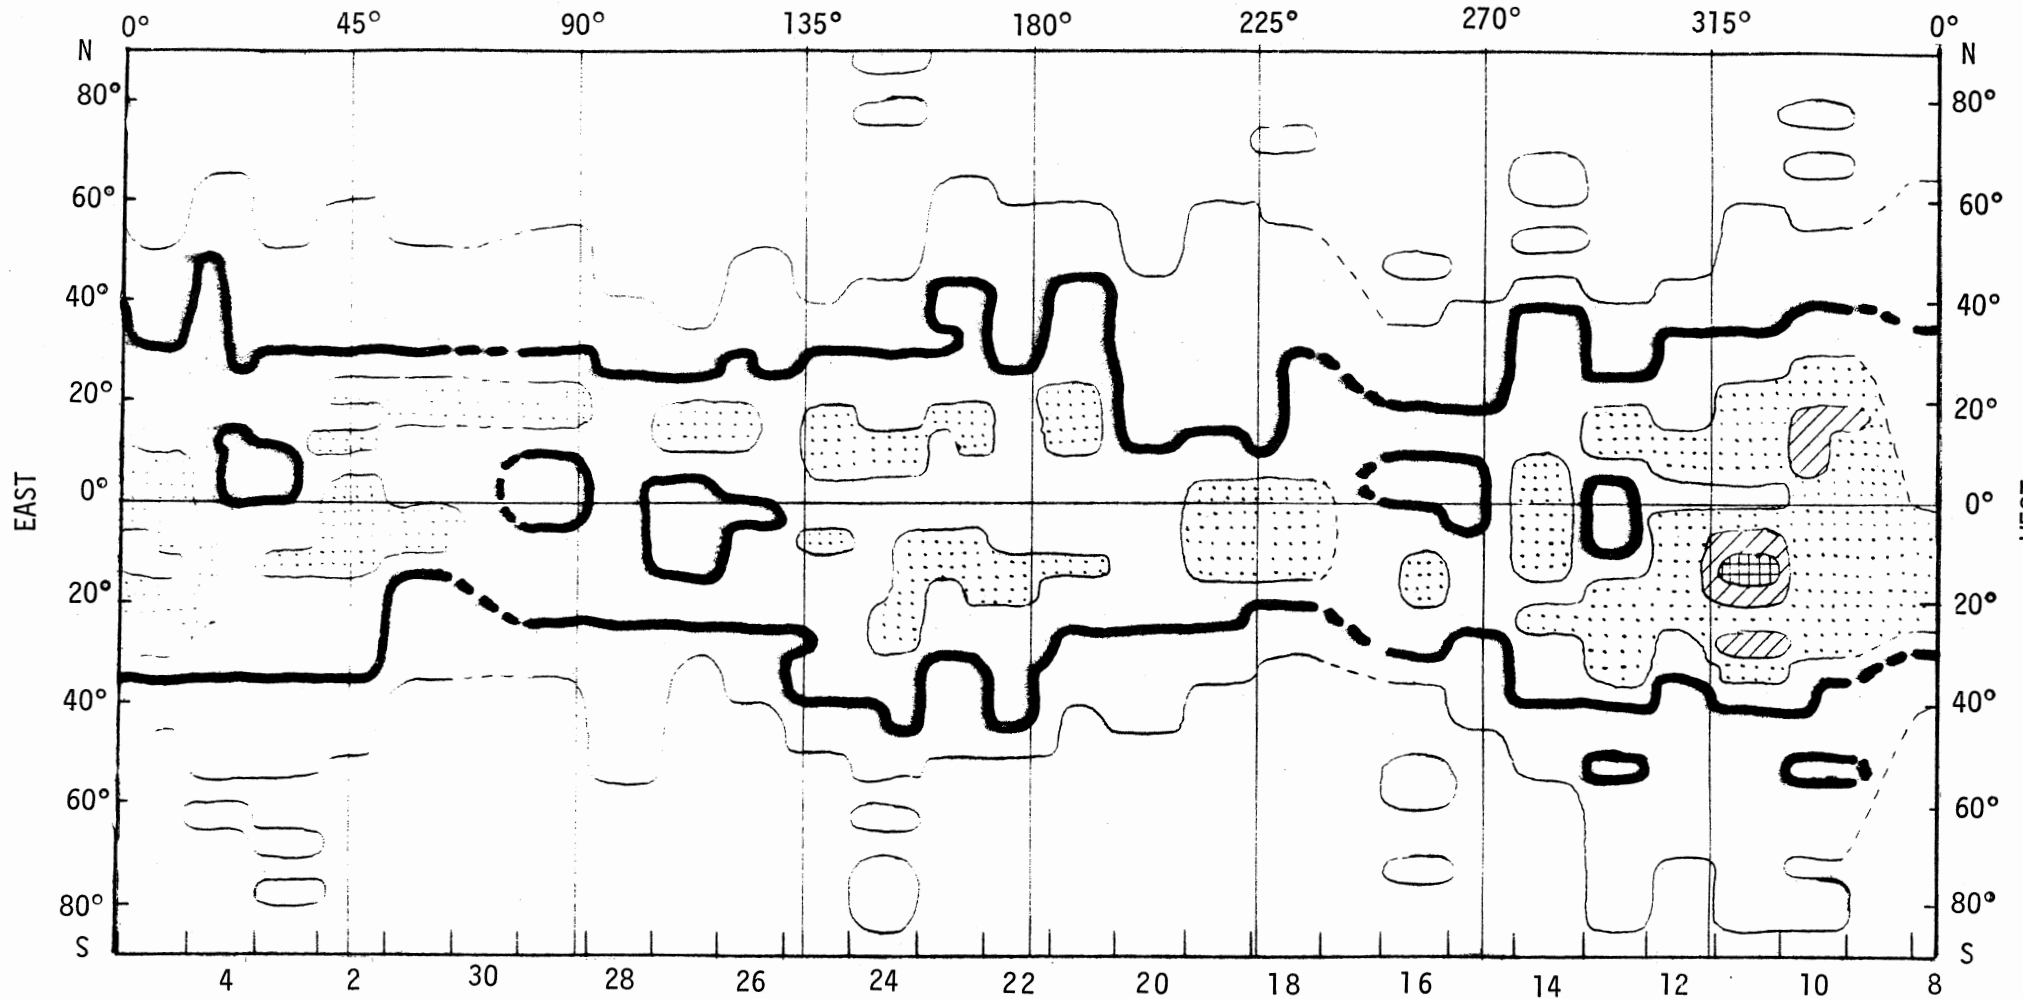

ISOPHOTES OF THE 5303 A CORONAL EMISSION LINE

ROT. NO. 1712

AUGUST 18 - SEPTEMBER 14, 1981

IV-25

THE KISLOVODSK STATION OF THE PULKOVO OBSERVATORY

ISOPHOTES OF THE 5303 A CORONAL EMISSION LINE

ROT. NO. 1713

SEPTEMBER 15 - OCTOBER 12, 1981

IV-26

CENTRAL MERIDIAN DATE

THE KISLOVODSK STATION OF THE PULKOVO OBSERVATORY

ISOPHOTES OF THE 5303 A CORONAL EMISSION LINE

ROT. NO. 1714

OCTOBER 12 - NOVEMBER 8, 1981

HELIOGRAPHIC LONGITUDE

IV-27

THE KISLOVODSK STATION OF THE PULKOVO OBSERVATORY

ISOPHOTES OF THE 5303 A CORONAL EMISSION LINE

ROT. NO. 1715

NOVEMBER 8 - DECEMBER 5, 1981

HELIOGRAPHIC LONGITUDE

DECEMBER

NOVEMBER

CENTRAL MERIDIAN DATE

THE KISLOVODSK STATION OF THE PULKOVO OBSERVATORY

ISOPHOTES OF THE 5303 A CORONAL EMISSION LINE

ROT. NO. 1716

DECEMBER 6, 1981 - JANUARY 2, 1982

HELIOGRAPHIC LONGITUDE

THE KISLOVODSK STATION OF THE PULKOVO OBSERVATORY