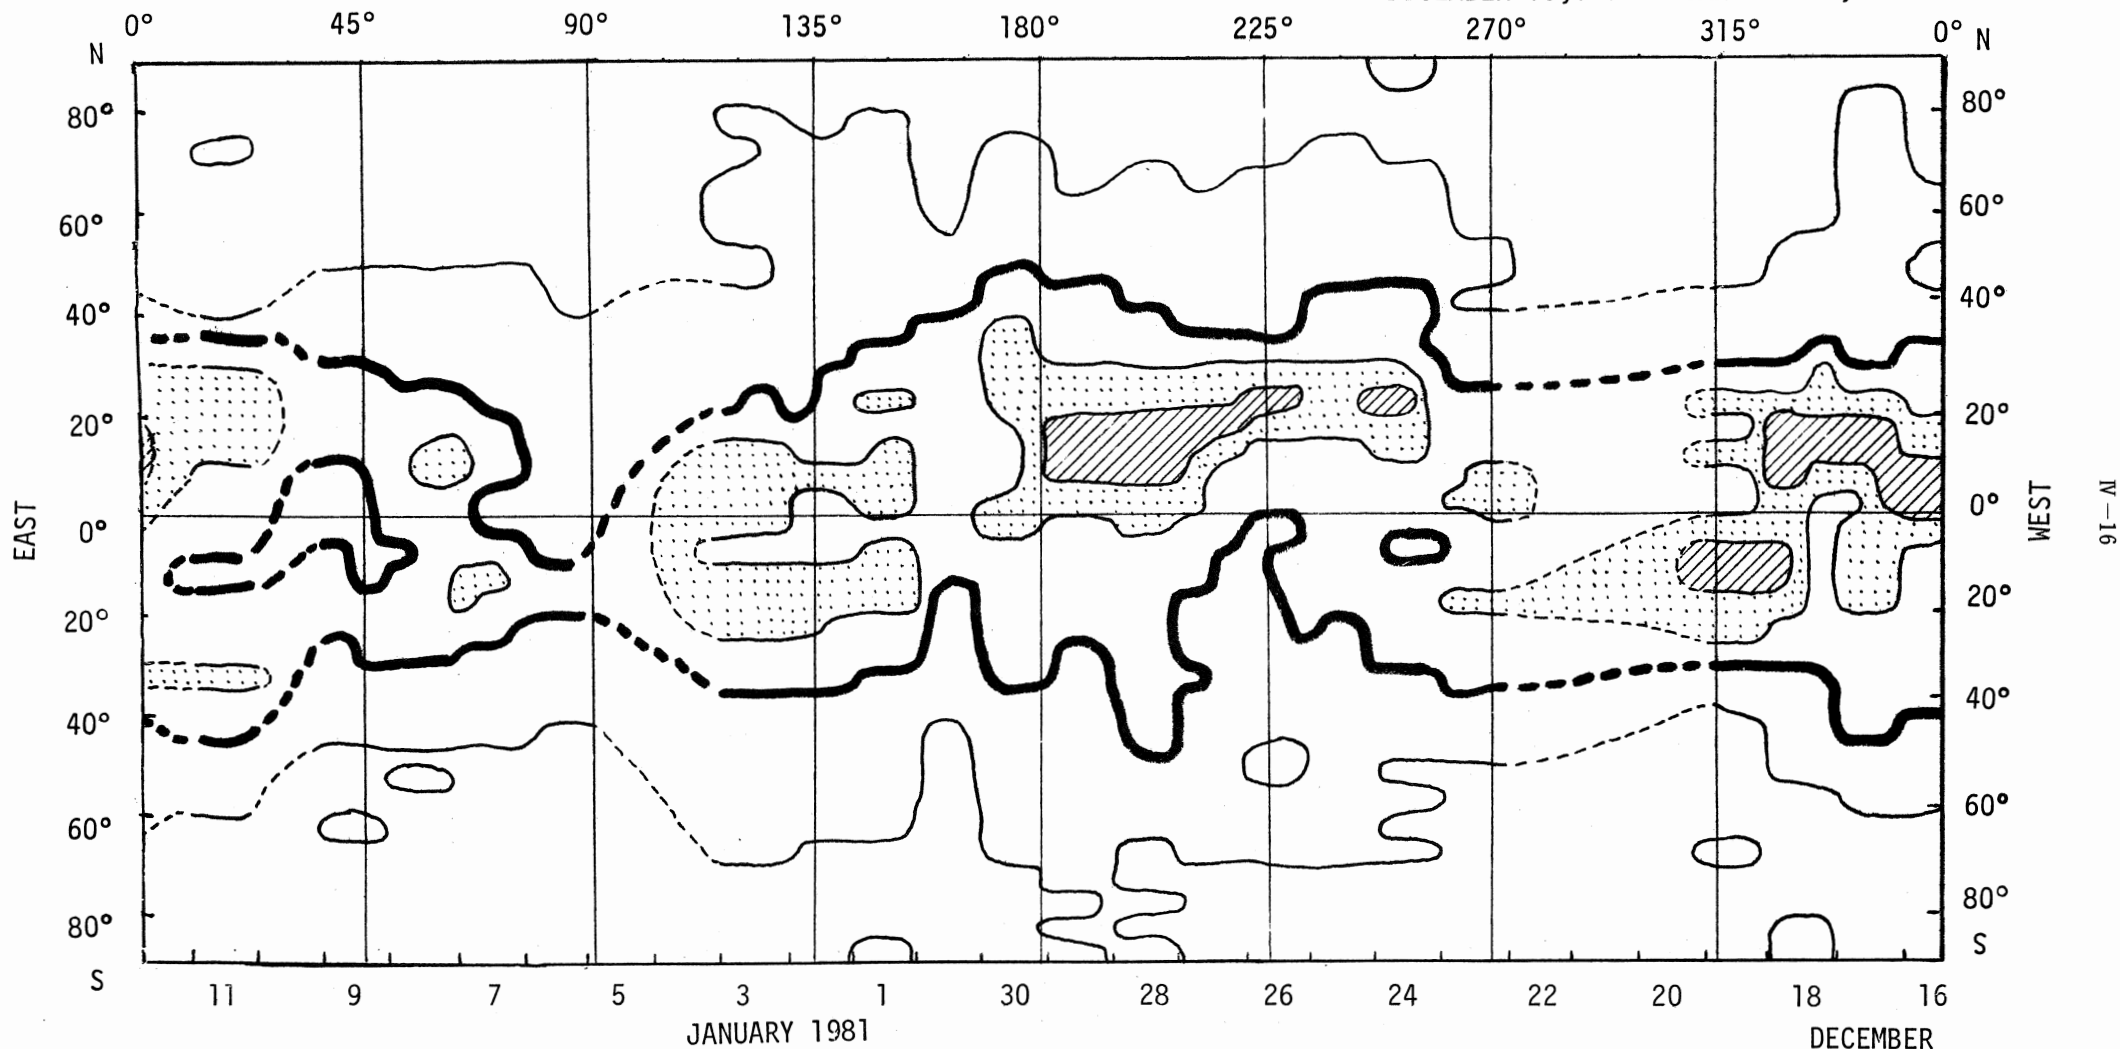

ISOPHOTES OF THE 5303 A CORONAL EMISSION LINE

ROT. NO. 1703

HELIOGRAPHIC LONGITUDE

DECEMBER 16, 1980 - JANUARY 12, 1981

CENTRAL MERIDIAN DATE

THE KISLOVODSK STATION OF THE PULKOVO OBSERVATORY

ISOPHOTES OF THE 5303 A CORONAL EMISSION LINE