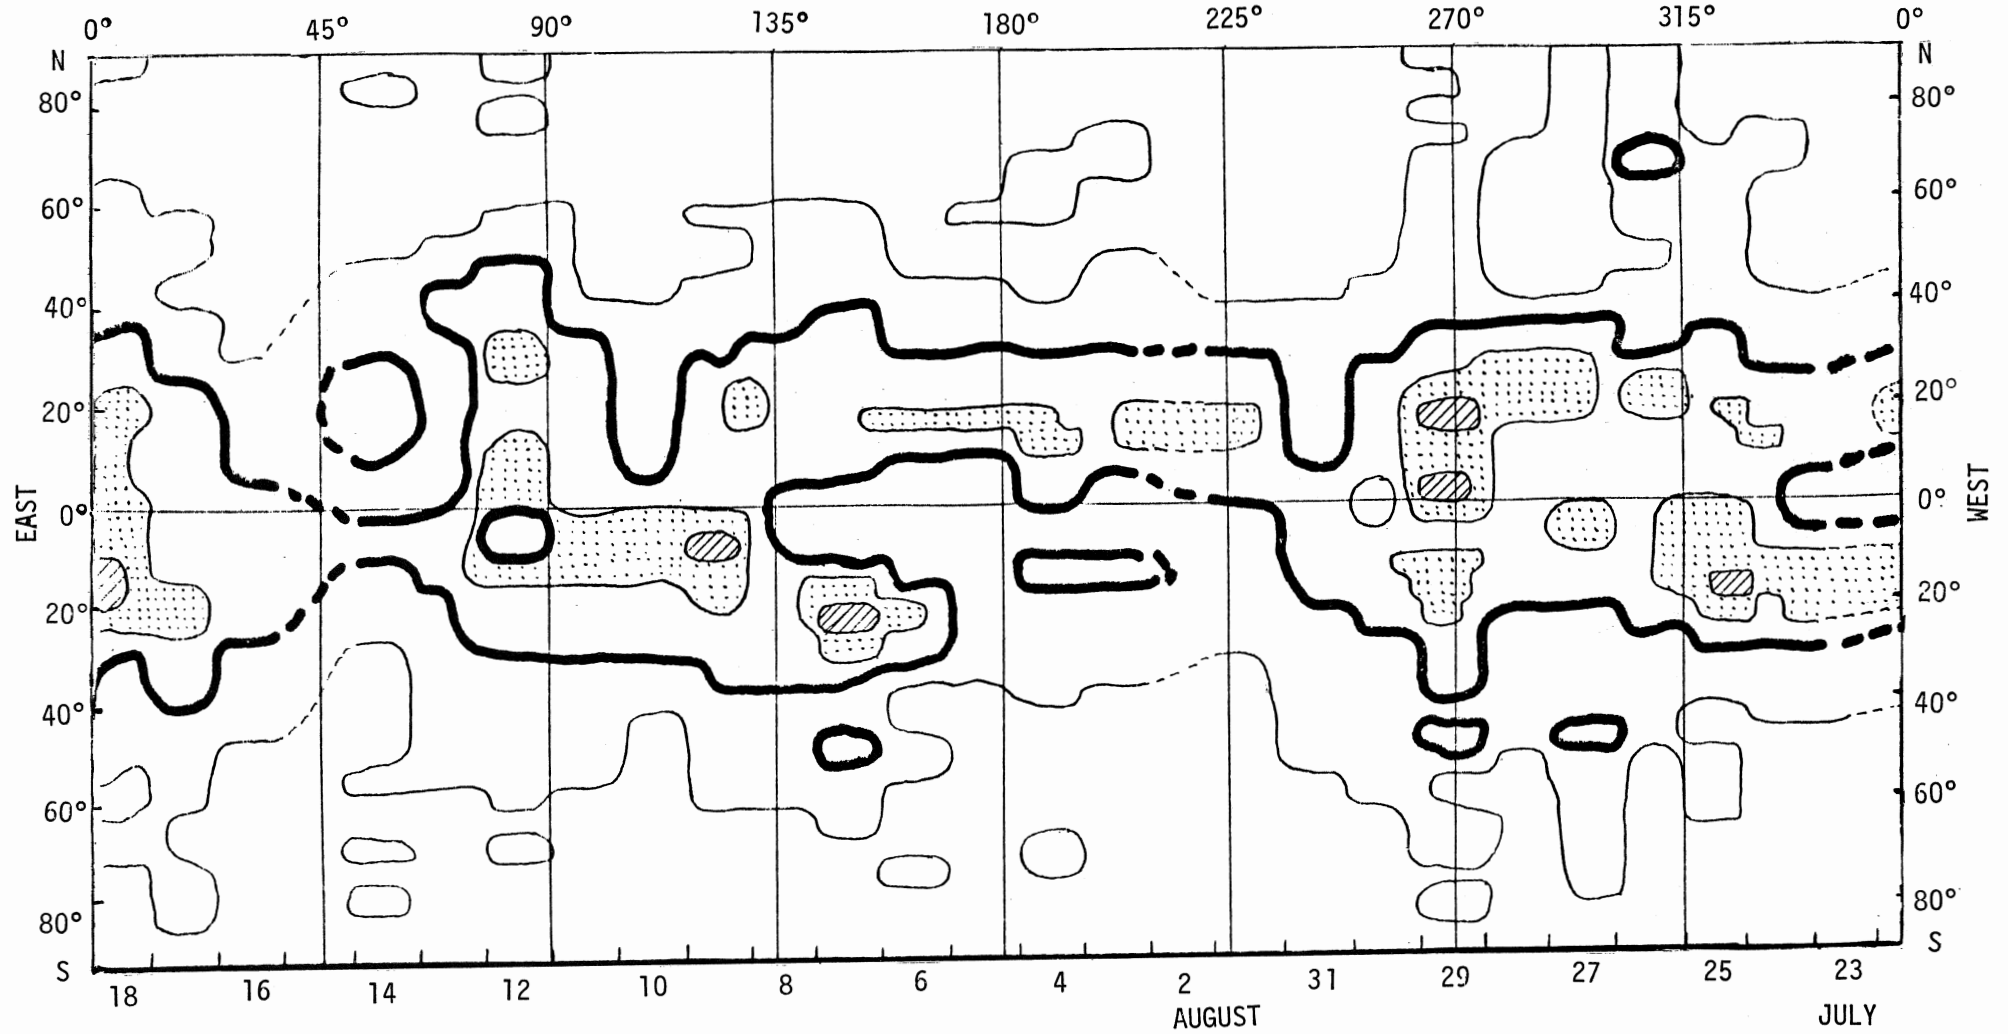

ROT. NO. 1709
MAY 29 - JUNE 25, 1981

HELIOGRAPHIC LONGITUDE

CENTRAL MERIDIAN DATE

THE KISLOVODSK STATION OF THE PULKOVO OBSERVATORY

ISOPHOTES OF THE 5303 A CORONAL EMISSION LINE

ROT. NO. 1710
JUNE 25 - JULY 22, 1981

HELIOGRAPHIC LONGITUDE

THE KISLOVODSK STATION OF THE PULKOVO OBSERVATORY

ISOPHOTES OF THE 5303 A CORONAL EMISSION LINE

ROT. NO. 1711

JULY 22 - AUGUST 18, 1981

HELIOGRAPHIC LONGITUDE

CENTRAL MERIDIAN DATE

THE KISLOVODSK STATION OF THE PULKOVO OBSERVATORY

ISOPHOTES OF THE 5303 A CORONAL EMISSION LINE

ROT. NO. 1712

AUGUST 18 - SEPTEMBER 14, 1981

IV-25

THE KISLOVODSK STATION OF THE PULKOVO OBSERVATORY

ISOPHOTES OF THE 5303 A CORONAL EMISSION LINE

ROT. NO. 1713

SEPTEMBER 15 - OCTOBER 12, 1981

IV-26

CENTRAL MERIDIAN DATE

THE KISLOVODSK STATION OF THE PULKOVO OBSERVATORY

ISOPHOTES OF THE 5303 A CORONAL EMISSION LINE

ROT. NO. 1714

OCTOBER 12 - NOVEMBER 8, 1981

HELIOGRAPHIC LONGITUDE