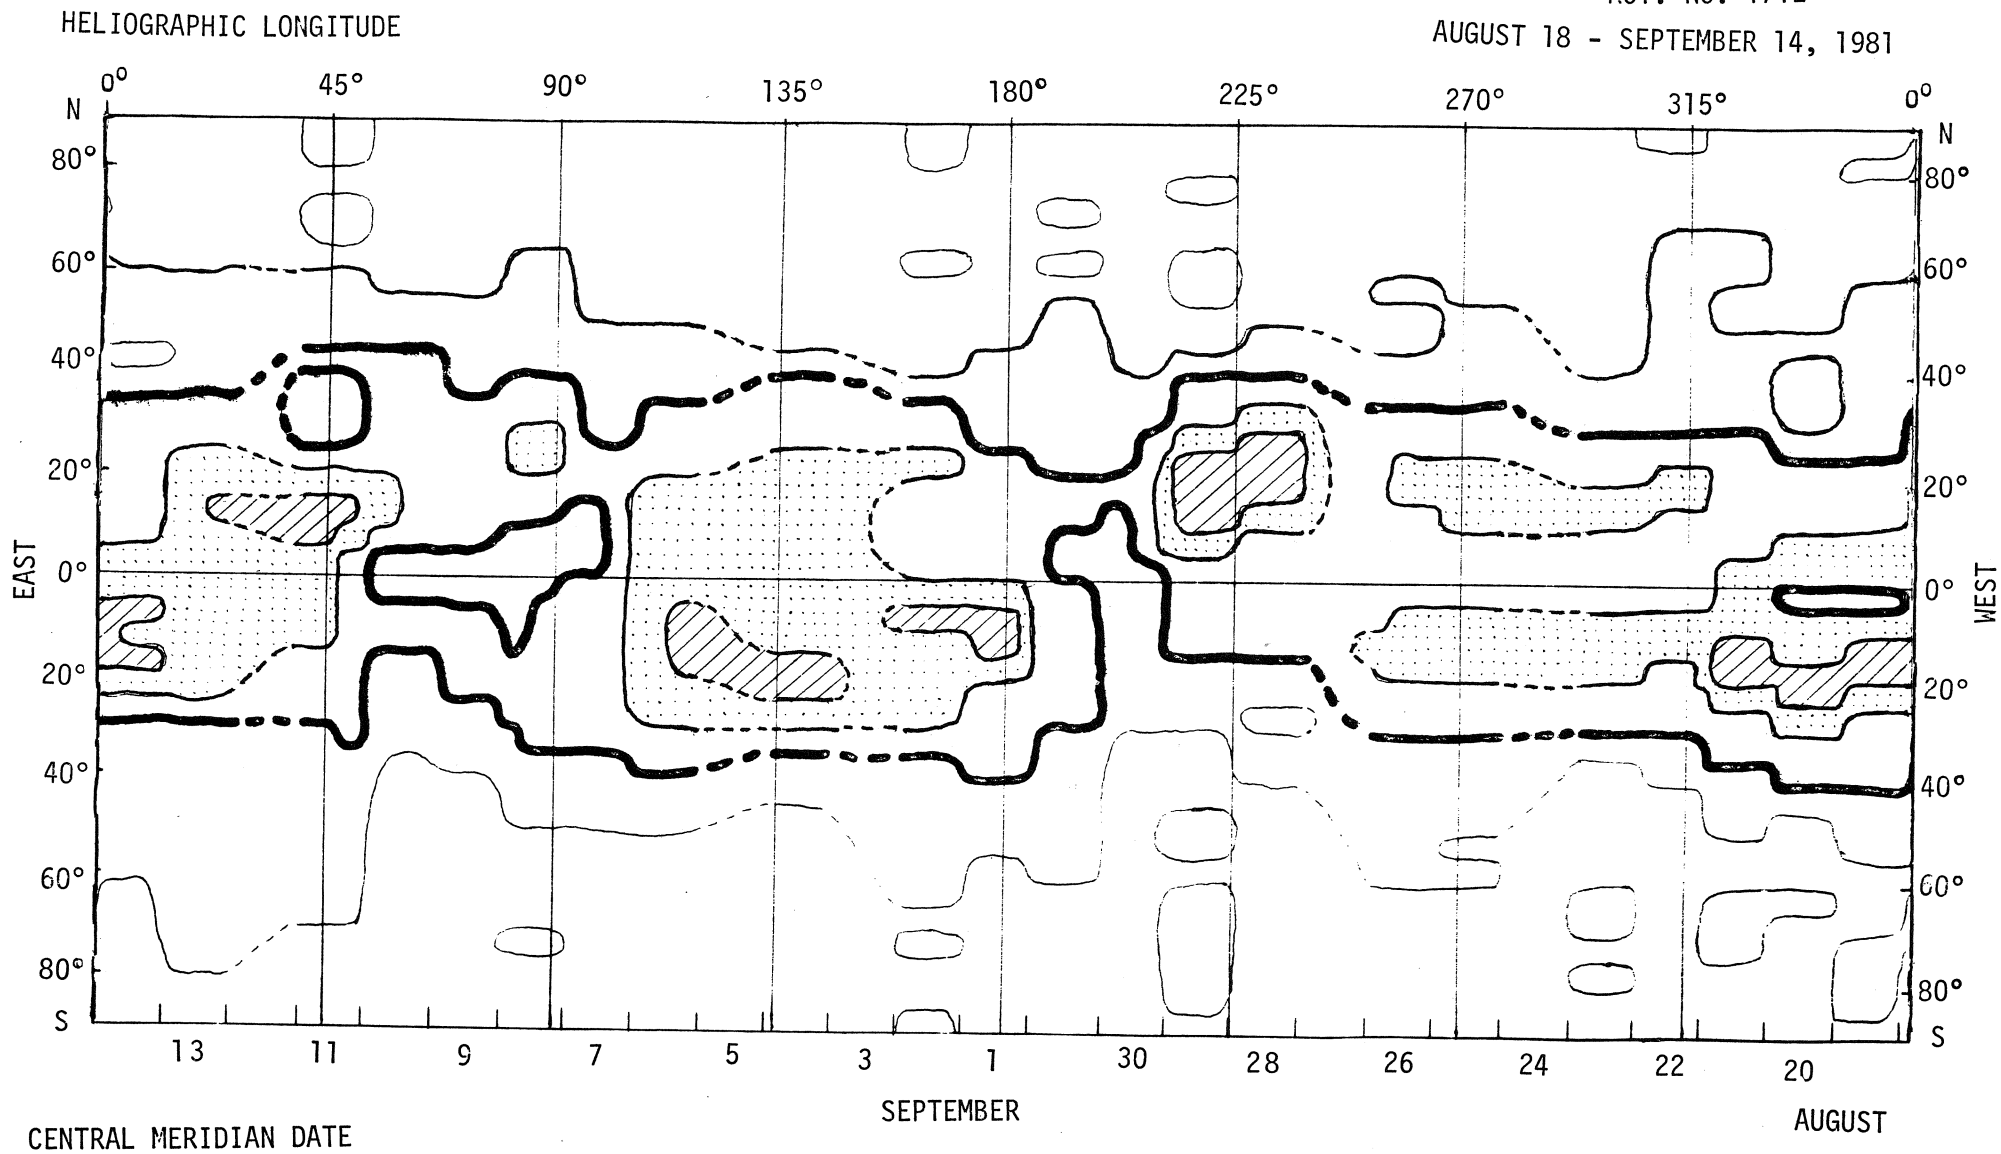

ROT. NO. 1709
MAY 29 - JUNE 25, 1981

HELIOGRAPHIC LONGITUDE

CENTRAL MERIDIAN DATE

THE KISLOVODSK STATION OF THE PULKOVO OBSERVATORY

ISOPHOTES OF THE 5303 A CORONAL EMISSION LINE

ROT. NO. 1710
JUNE 25 - JULY 22, 1981

HELIOGRAPHIC LONGITUDE

THE KISLOVODSK STATION OF THE PULKOVO OBSERVATORY

ISOPHOTES OF THE 5303 A CORONAL EMISSION LINE

ROT. NO. 1711

JULY 22 - AUGUST 18, 1981

HELIOGRAPHIC LONGITUDE

CENTRAL MERIDIAN DATE

THE KISLOVODSK STATION OF THE PULKOVO OBSERVATORY

ISOPHOTES OF THE 5303 A CORONAL EMISSION LINE

ROT. NO. 1712

AUGUST 18 - SEPTEMBER 14, 1981

IV-25

THE KISLOVODSK STATION OF THE PULKOVO OBSERVATORY

ISOPHOTES OF THE 5303 A CORONAL EMISSION LINE

ROT. NO. 1713

SEPTEMBER 15 - OCTOBER 12, 1981

IV-26

CENTRAL MERIDIAN DATE

THE KISLOVODSK STATION OF THE PULKOVO OBSERVATORY

ISOPHOTES OF THE 5303 A CORONAL EMISSION LINE

ROT. NO. 1714

OCTOBER 12 - NOVEMBER 8, 1981

HELIOGRAPHIC LONGITUDE