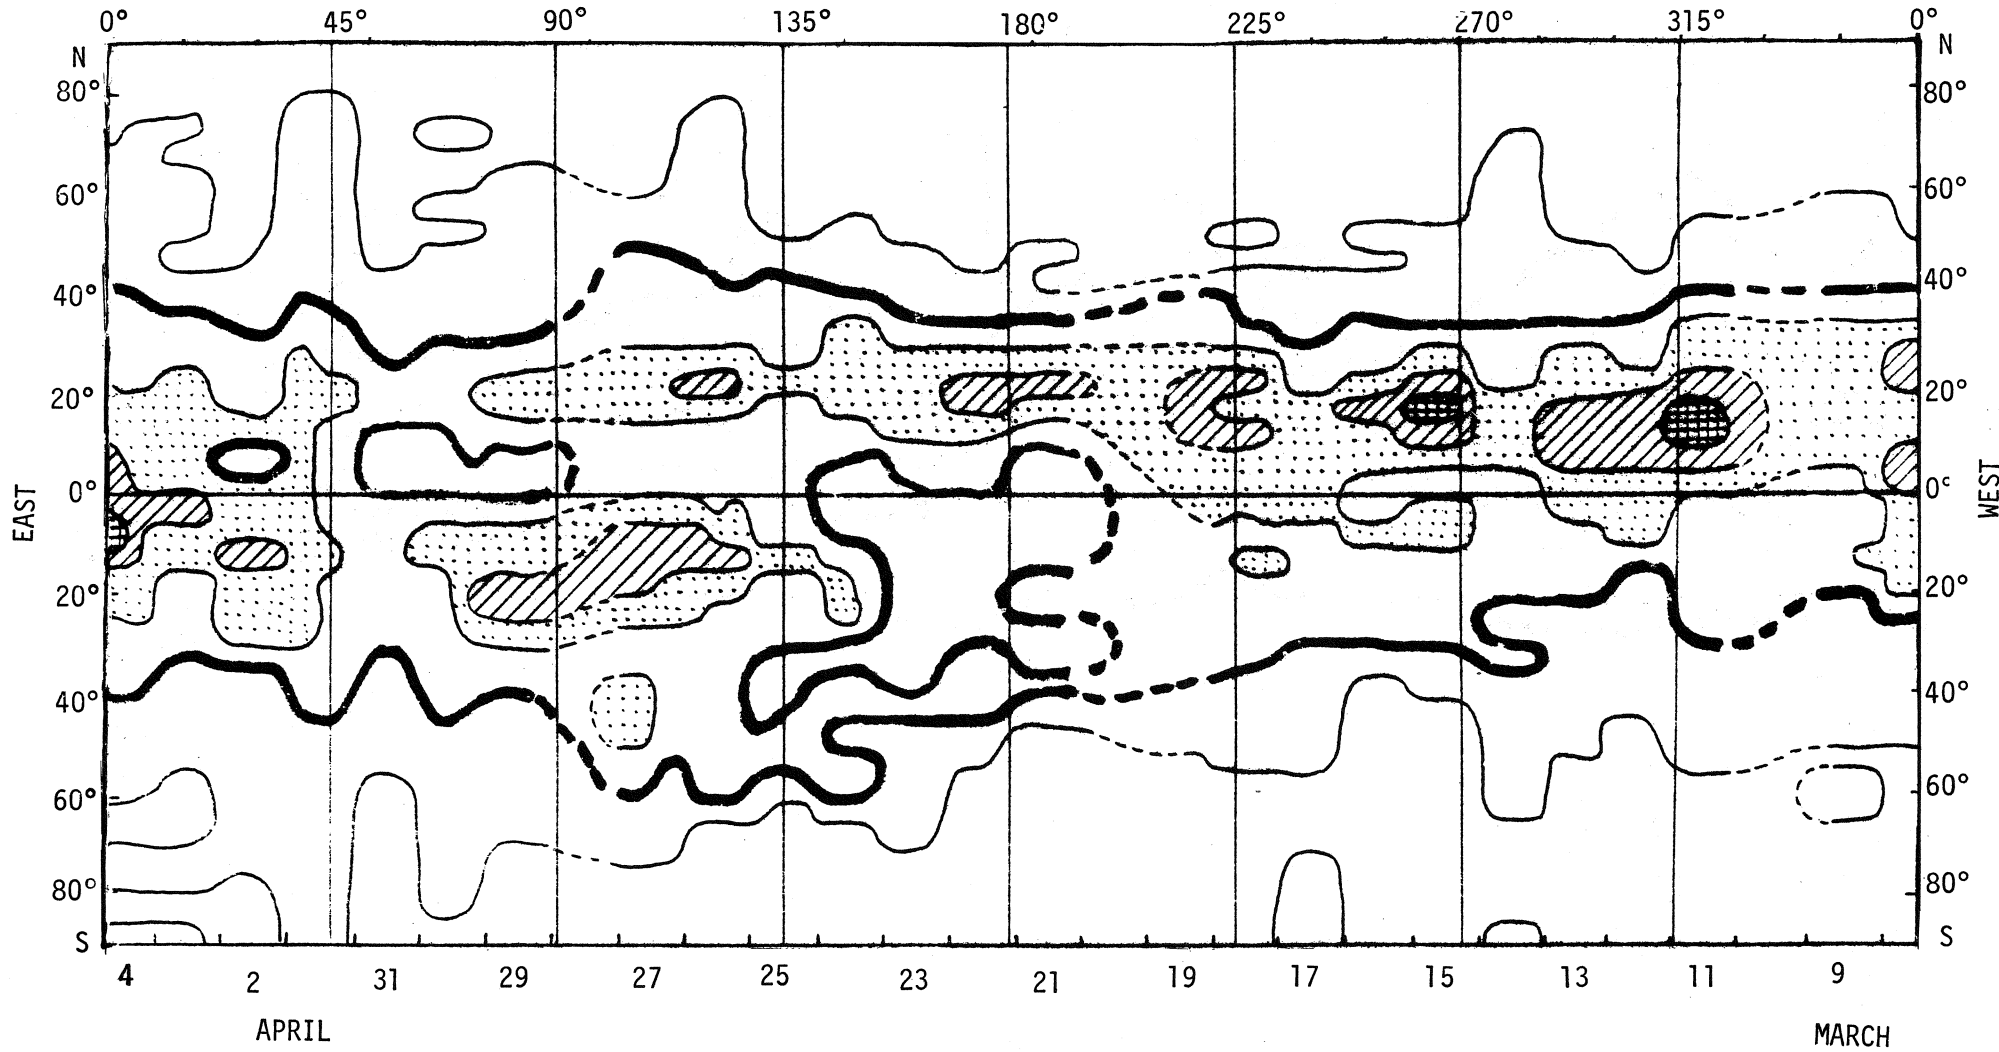

ISOPHOTES OF THE 5303 A CORONAL EMISSION LINE

ROT. NO. 1703

HELIOGRAPHIC LONGITUDE

DECEMBER 16, 1980 - JANUARY 12, 1981

CENTRAL MERIDIAN DATE

THE KISLOVODSK STATION OF THE PULKOVO OBSERVATORY

ISOPHOTES OF THE 5303 A CORONAL EMISSION LINE

ROT. NO. 1704

JANUARY 12 - FEBRUARY 9, 1981

HELIOGRAPHIC LONGITUDE

IV-17

THE KISLOVODSK STATION OF THE PULKOVO OBSERVATORY

ISOPHOTES OF THE 5303 A CORONAL EMISSION LINE

ROT. NO. 1705

FEBRUARY 9 - MARCH 8, 1981

HELIOGRAPHIC LONGITUDE

CENTRAL MERIDIAN DATE

THE KISLOVODSK STATION OF THE PULKOVO OBSERVATORY

ISOPHOTES OF THE 5303 A CORONAL EMISSION LINE

ROT. NO. 1706

MARCH 8 - APRIL 4, 1981

HELIOGRAPHIC LONGITUDE

CENTRAL MERIDIAN DATE

THE KISLOVODSK STATION OF THE PULKOVO OBSERVATORY

ISOPHOTES OF THE 5303 A CORONAL EMISSION LINE

ROT. NO. 1707

APRIL 4 - MAY 1, 1981

HELIOGRAPHIC LONGITUDE

CENTRAL MERIDIAN DATE

THE KISLOVODSK STATION OF THE PULKOVO OBSERVATORY