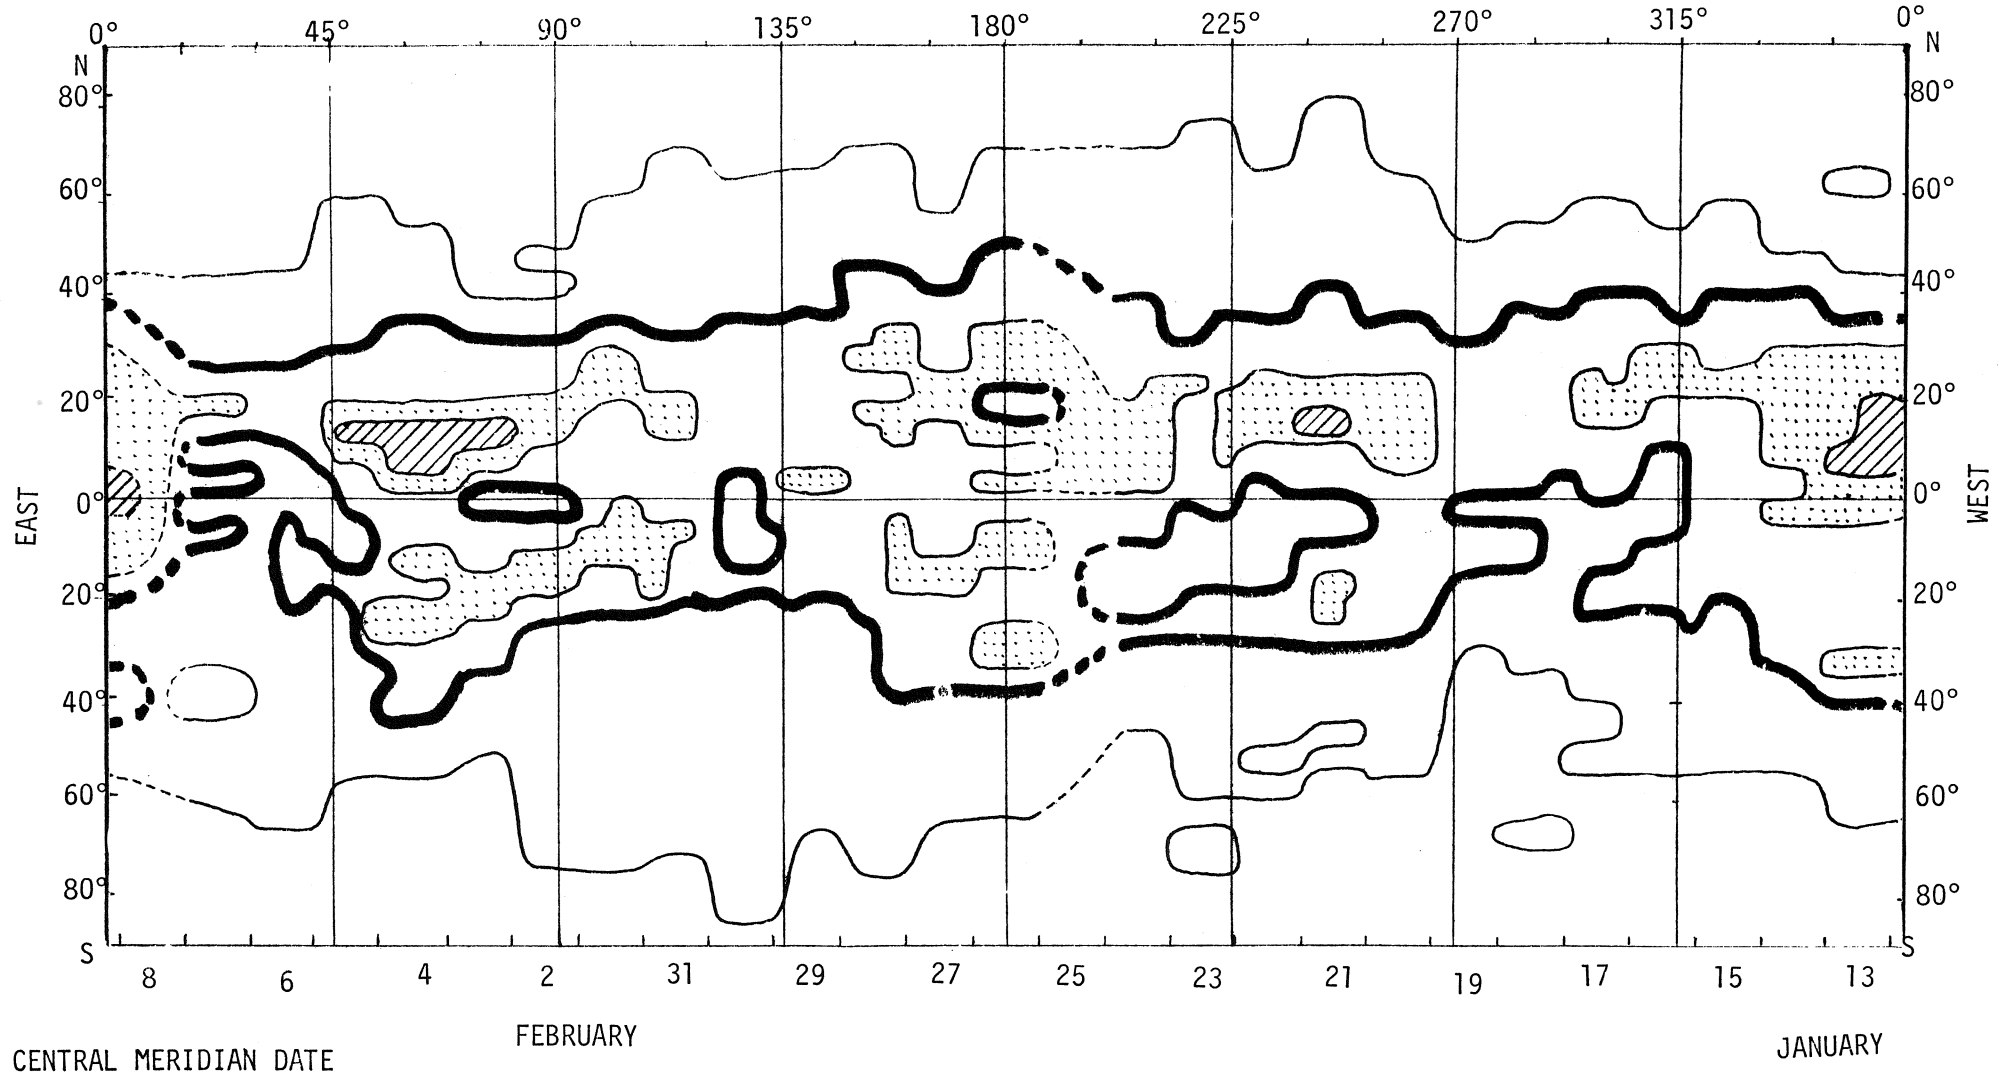

ISOPHOTES OF THE 5303 A CORONAL EMISSION LINE

ROT. NO. 1703

HELIOGRAPHIC LONGITUDE

DECEMBER 16, 1980 - JANUARY 12, 1981

CENTRAL MERIDIAN DATE

THE KISLOVODSK STATION OF THE PULKOVO OBSERVATORY

ISOPHOTES OF THE 5303 A CORONAL EMISSION LINE

ROT. NO. 1704

JANUARY 12 - FEBRUARY 9, 1981

HELIOGRAPHIC LONGITUDE

IV-17

THE KISLOVODSK STATION OF THE PULKOVO OBSERVATORY

ISOPHOTES OF THE 5303 A CORONAL EMISSION LINE

ROT. NO. 1705

FEBRUARY 9 - MARCH 8, 1981