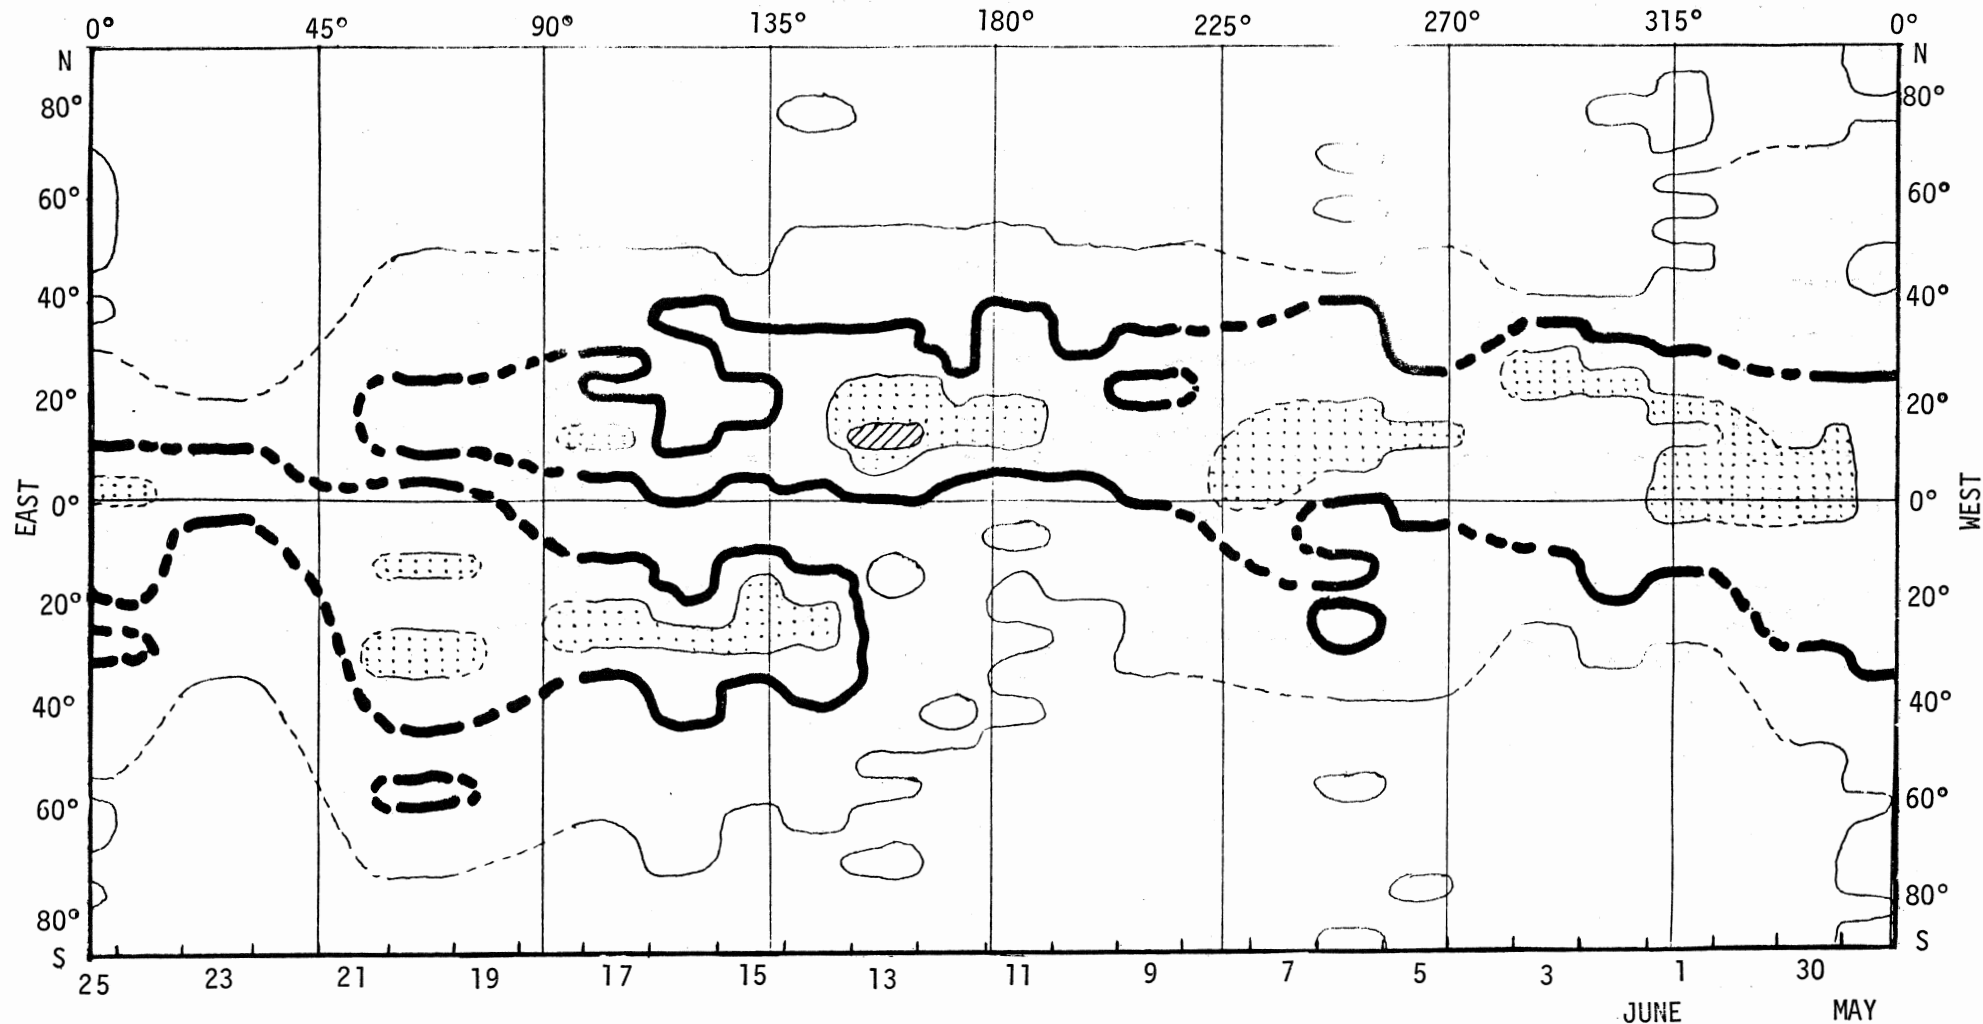

THE KISLOVODSK STATION OF THE PULKOVO OBSERVATORY

ISOPHOTES OF THE 5303 A CORONAL EMISSION LINE

ROT. NO. 1707

APRIL 4 - MAY 1, 1981

HELIOGRAPHIC LONGITUDE

CENTRAL MERIDIAN DATE

THE KISLOVODSK STATION OF THE PULKOVO OBSERVATORY

WEST

IV-20

ISOPHOTES OF THE 5303 A CORONAL EMISSION LINE

ROT. NO. 1708
MAY 2 - MAY 29, 1981

HELIOGRAPHIC LONGITUDE

CENTRAL MERIDIAN DATE

THE KISLOVODSK STATION OF THE PULKOVO OBSERVATORY

ISOPHOTES OF THE 5303 A CORONAL EMISSION LINE

ROT. NO. 1709
MAY 29 - JUNE 25, 1981

HELIOGRAPHIC LONGITUDE

CENTRAL MERIDIAN DATE

THE KISLOVODSK STATION OF THE PULKOVO OBSERVATORY

ISOPHOTES OF THE 5303 A CORONAL EMISSION LINE

ROT. NO. 1710
JUNE 25 - JULY 22, 1981