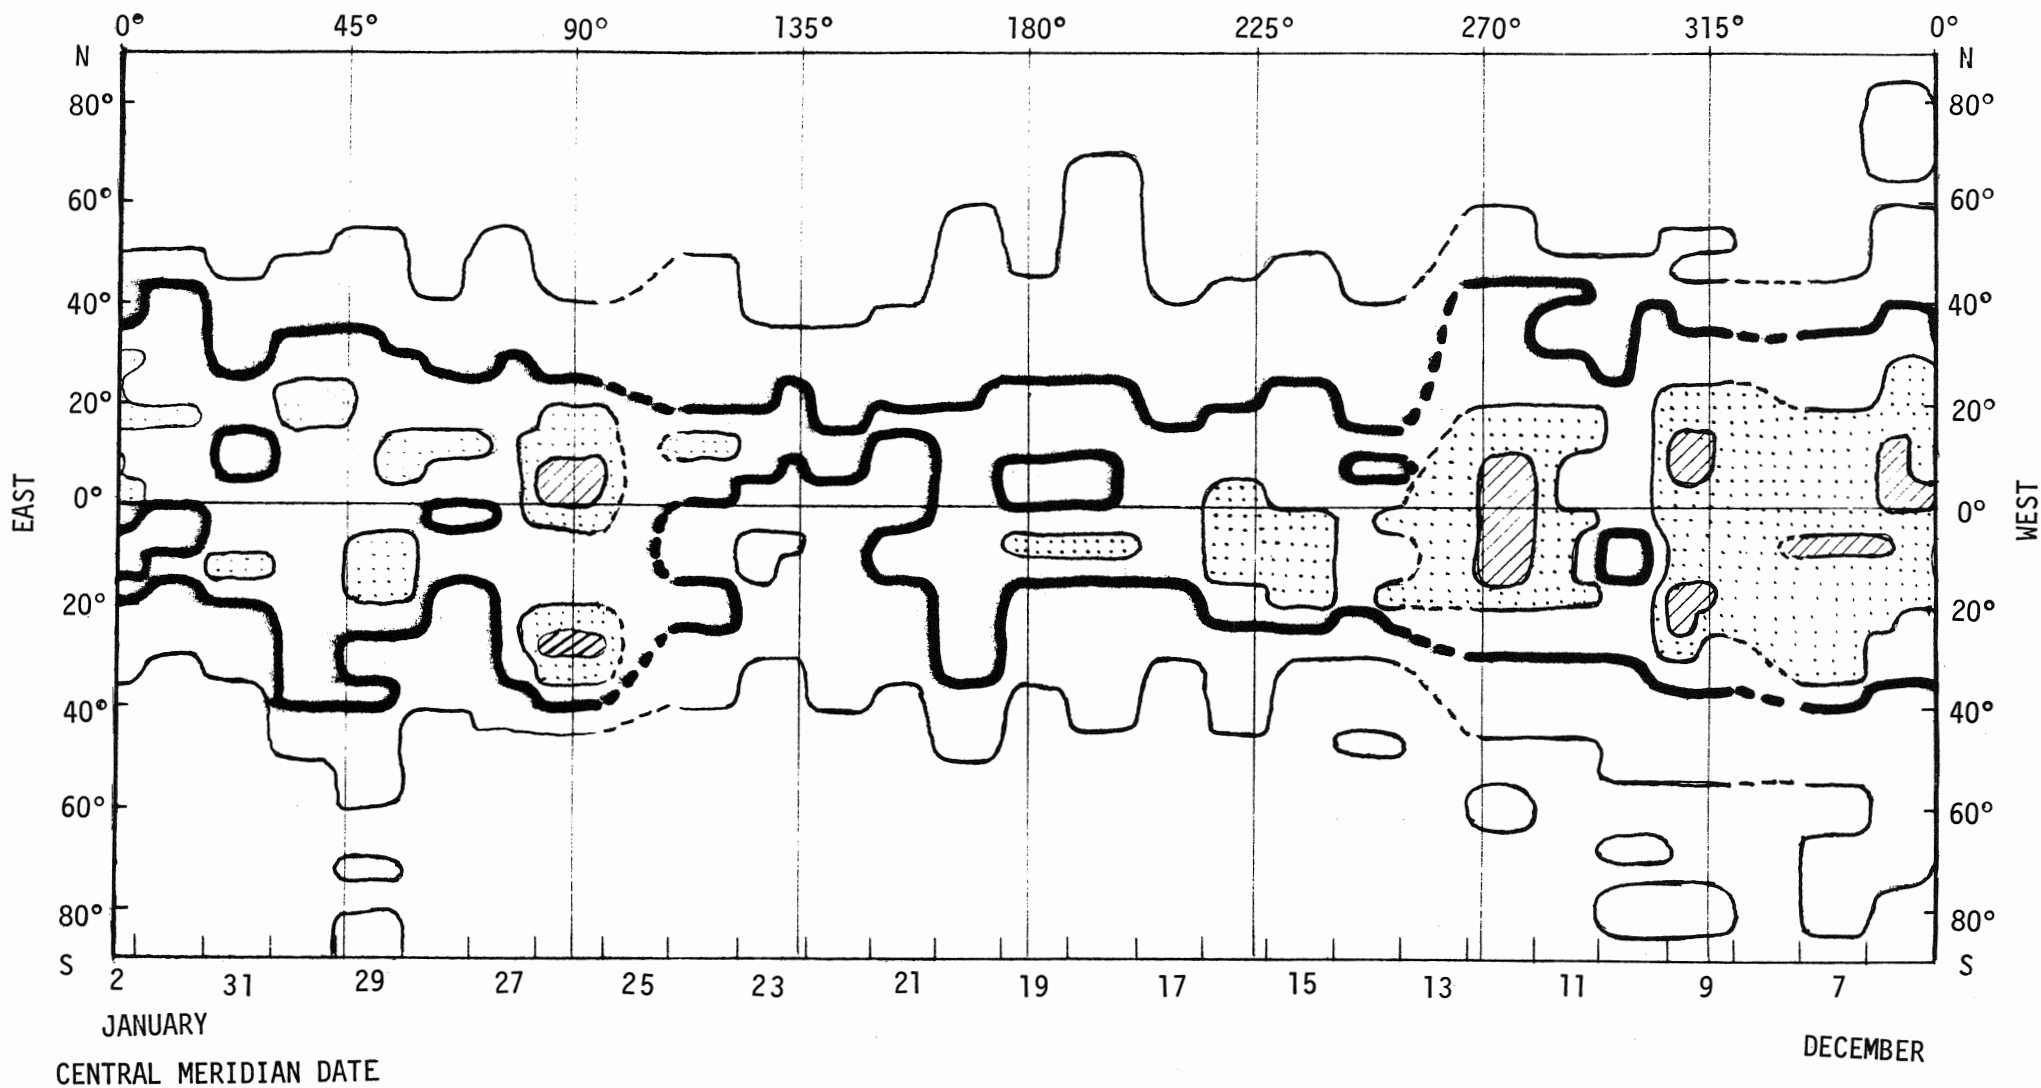

ISOPHOTES OF THE 5303 A CORONAL EMISSION LINE

ROT. NO. 1712

AUGUST 18 - SEPTEMBER 14, 1981

IV-25

THE KISLOVODSK STATION OF THE PULKOVO OBSERVATORY

ISOPHOTES OF THE 5303 A CORONAL EMISSION LINE

ROT. NO. 1713

SEPTEMBER 15 - OCTOBER 12, 1981

IV-26

CENTRAL MERIDIAN DATE

THE KISLOVODSK STATION OF THE PULKOVO OBSERVATORY

ISOPHOTES OF THE 5303 A CORONAL EMISSION LINE

ROT. NO. 1714

OCTOBER 12 - NOVEMBER 8, 1981

HELIOGRAPHIC LONGITUDE

IV-27

THE KISLOVODSK STATION OF THE PULKOVO OBSERVATORY

ISOPHOTES OF THE 5303 A CORONAL EMISSION LINE

ROT. NO. 1715

NOVEMBER 8 - DECEMBER 5, 1981

HELIOGRAPHIC LONGITUDE

DECEMBER

NOVEMBER

CENTRAL MERIDIAN DATE

THE KISLOVODSK STATION OF THE PULKOVO OBSERVATORY

ISOPHOTES OF THE 5303 A CORONAL EMISSION LINE

ROT. NO. 1716

DECEMBER 6, 1981 - JANUARY 2, 1982

HELIOGRAPHIC LONGITUDE

THE KISLOVODSK STATION OF THE PULKOVO OBSERVATORY