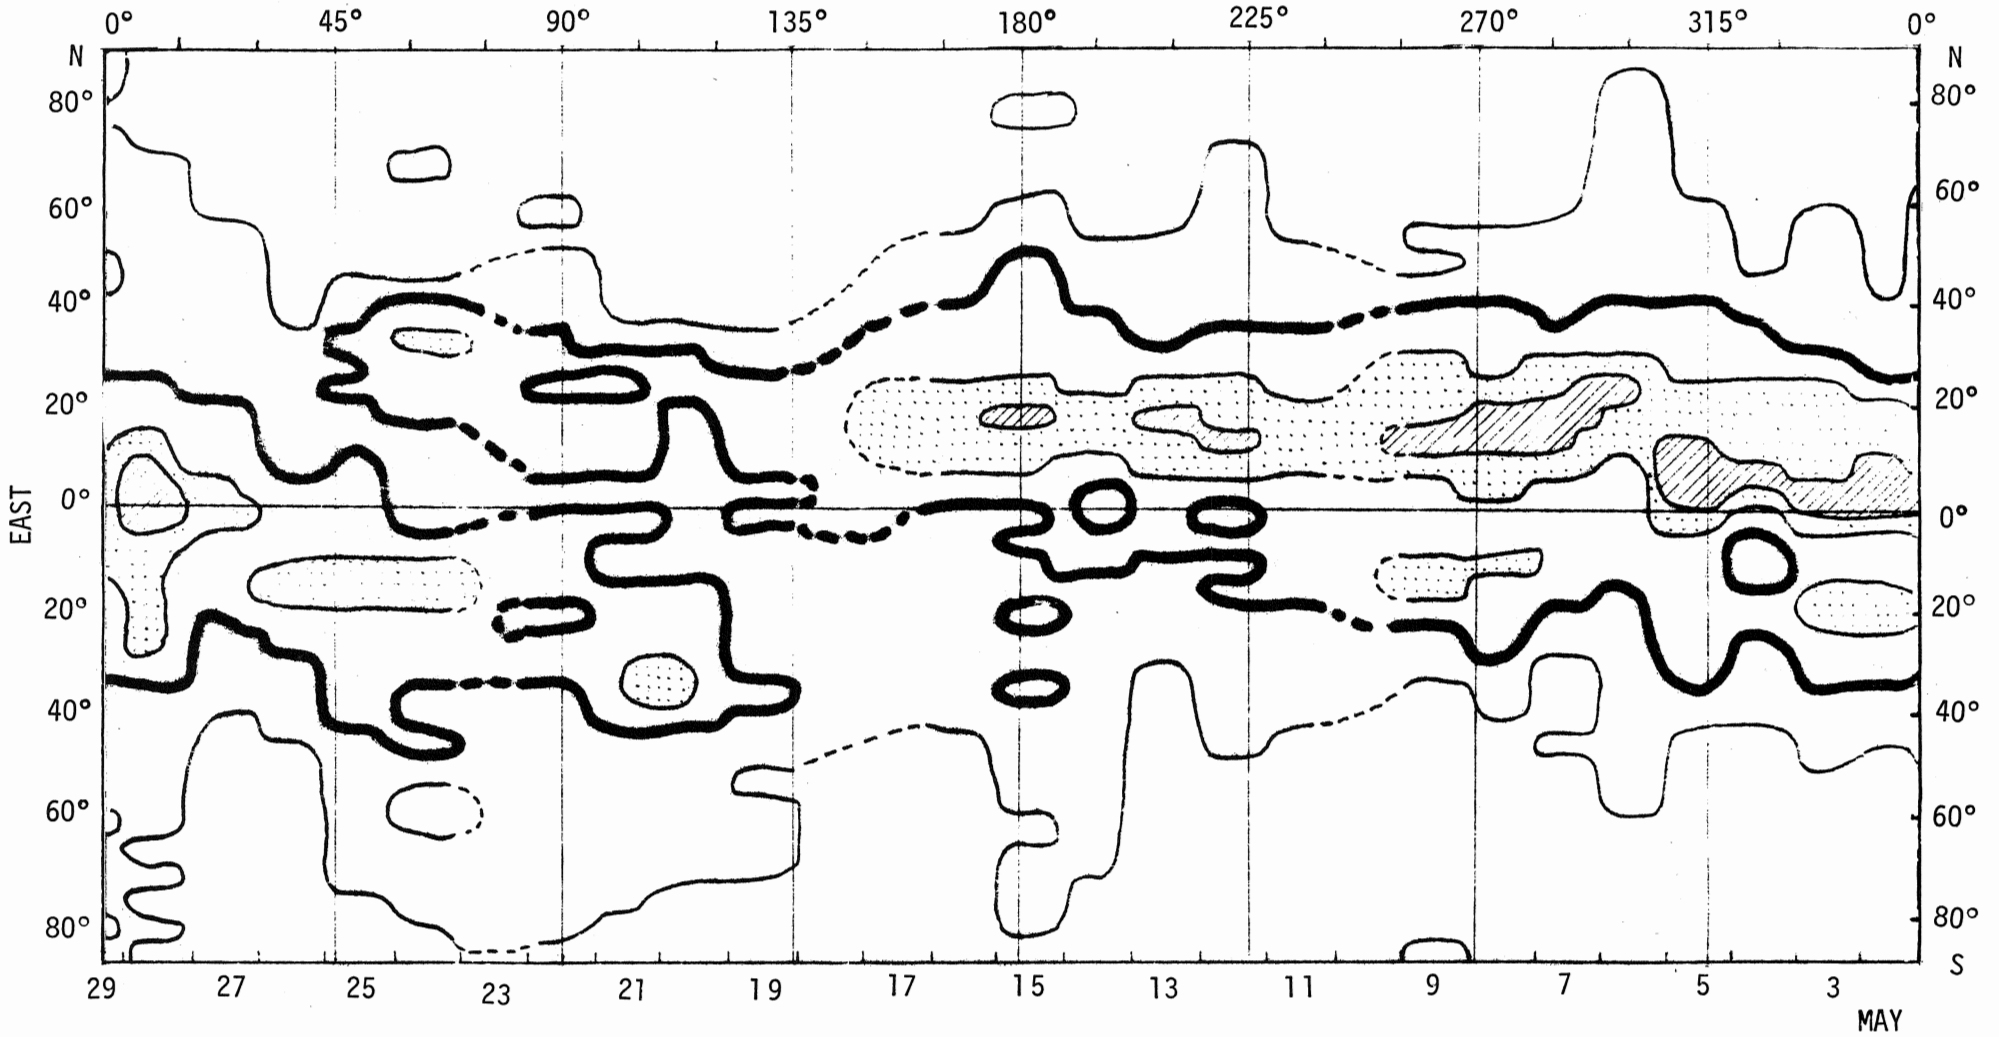

HELIOGRAPHIC LONGITUDE

CENTRAL MERIDIAN DATE

THE KISLOVODSK STATION OF THE PULKOVO OBSERVATORY

ISOPHOTES OF THE 5303 A CORONAL EMISSION LINE

ROT. NO. 1706

MARCH 8 - APRIL 4, 1981

HELIOGRAPHIC LONGITUDE

CENTRAL MERIDIAN DATE

THE KISLOVODSK STATION OF THE PULKOVO OBSERVATORY

ISOPHOTES OF THE 5303 A CORONAL EMISSION LINE

ROT. NO. 1707

APRIL 4 - MAY 1, 1981

HELIOGRAPHIC LONGITUDE

CENTRAL MERIDIAN DATE

THE KISLOVODSK STATION OF THE PULKOVO OBSERVATORY

WEST

IV-20

ISOPHOTES OF THE 5303 A CORONAL EMISSION LINE

ROT. NO. 1708
MAY 2 - MAY 29, 1981

HELIOGRAPHIC LONGITUDE

CENTRAL MERIDIAN DATE

THE KISLOVODSK STATION OF THE PULKOVO OBSERVATORY

ISOPHOTES OF THE 5303 A CORONAL EMISSION LINE