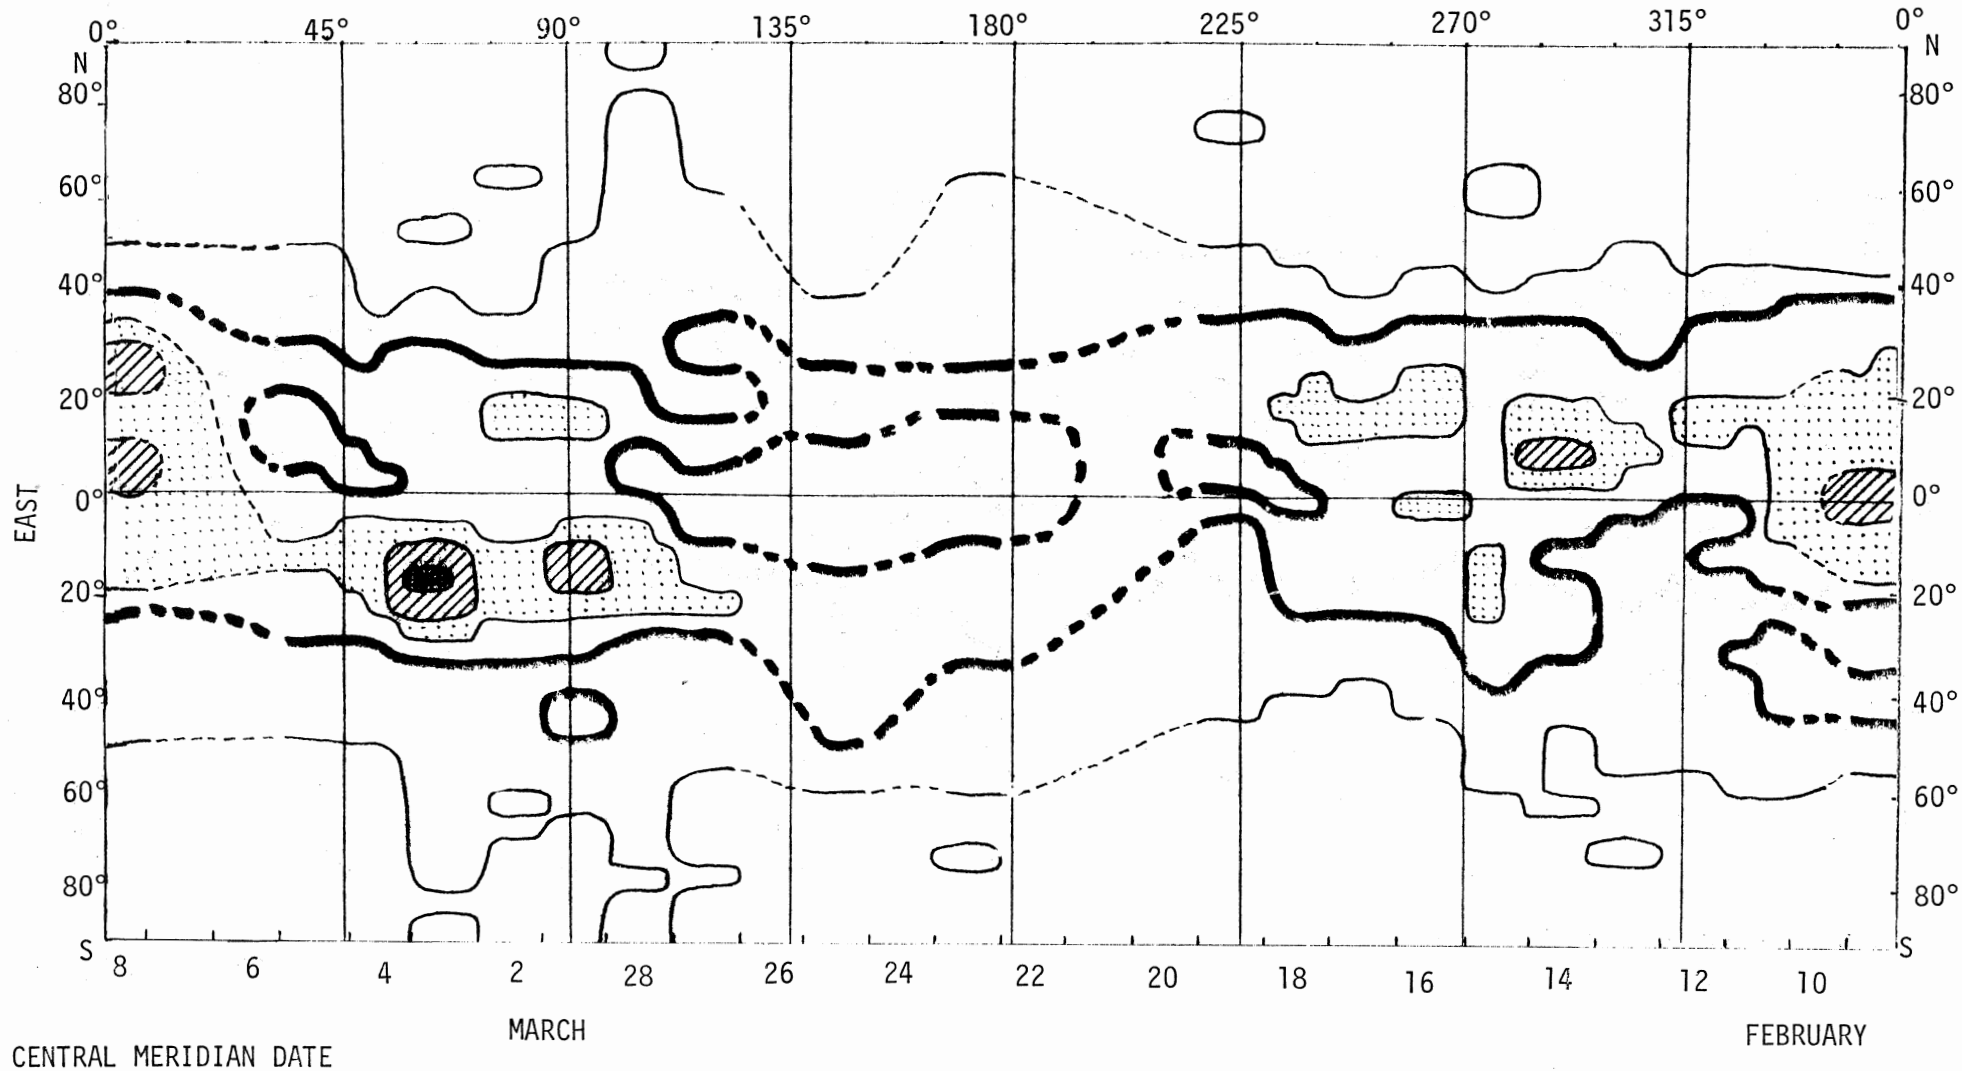

ISOPHOTES OF THE 5303 A CORONAL EMISSION LINE

ROT. NO. 1703

HELIOGRAPHIC LONGITUDE

DECEMBER 16, 1980 - JANUARY 12, 1981

CENTRAL MERIDIAN DATE

THE KISLOVODSK STATION OF THE PULKOVO OBSERVATORY

ISOPHOTES OF THE 5303 A CORONAL EMISSION LINE

ROT. NO. 1704

JANUARY 12 - FEBRUARY 9, 1981

HELIOGRAPHIC LONGITUDE

IV-17

THE KISLOVODSK STATION OF THE PULKOVO OBSERVATORY

ISOPHOTES OF THE 5303 A CORONAL EMISSION LINE

ROT. NO. 1705

FEBRUARY 9 - MARCH 8, 1981

HELIOGRAPHIC LONGITUDE

CENTRAL MERIDIAN DATE

THE KISLOVODSK STATION OF THE PULKOVO OBSERVATORY

ISOPHOTES OF THE 5303 A CORONAL EMISSION LINE

ROT. NO. 1706

MARCH 8 - APRIL 4, 1981

HELIOGRAPHIC LONGITUDE

CENTRAL MERIDIAN DATE