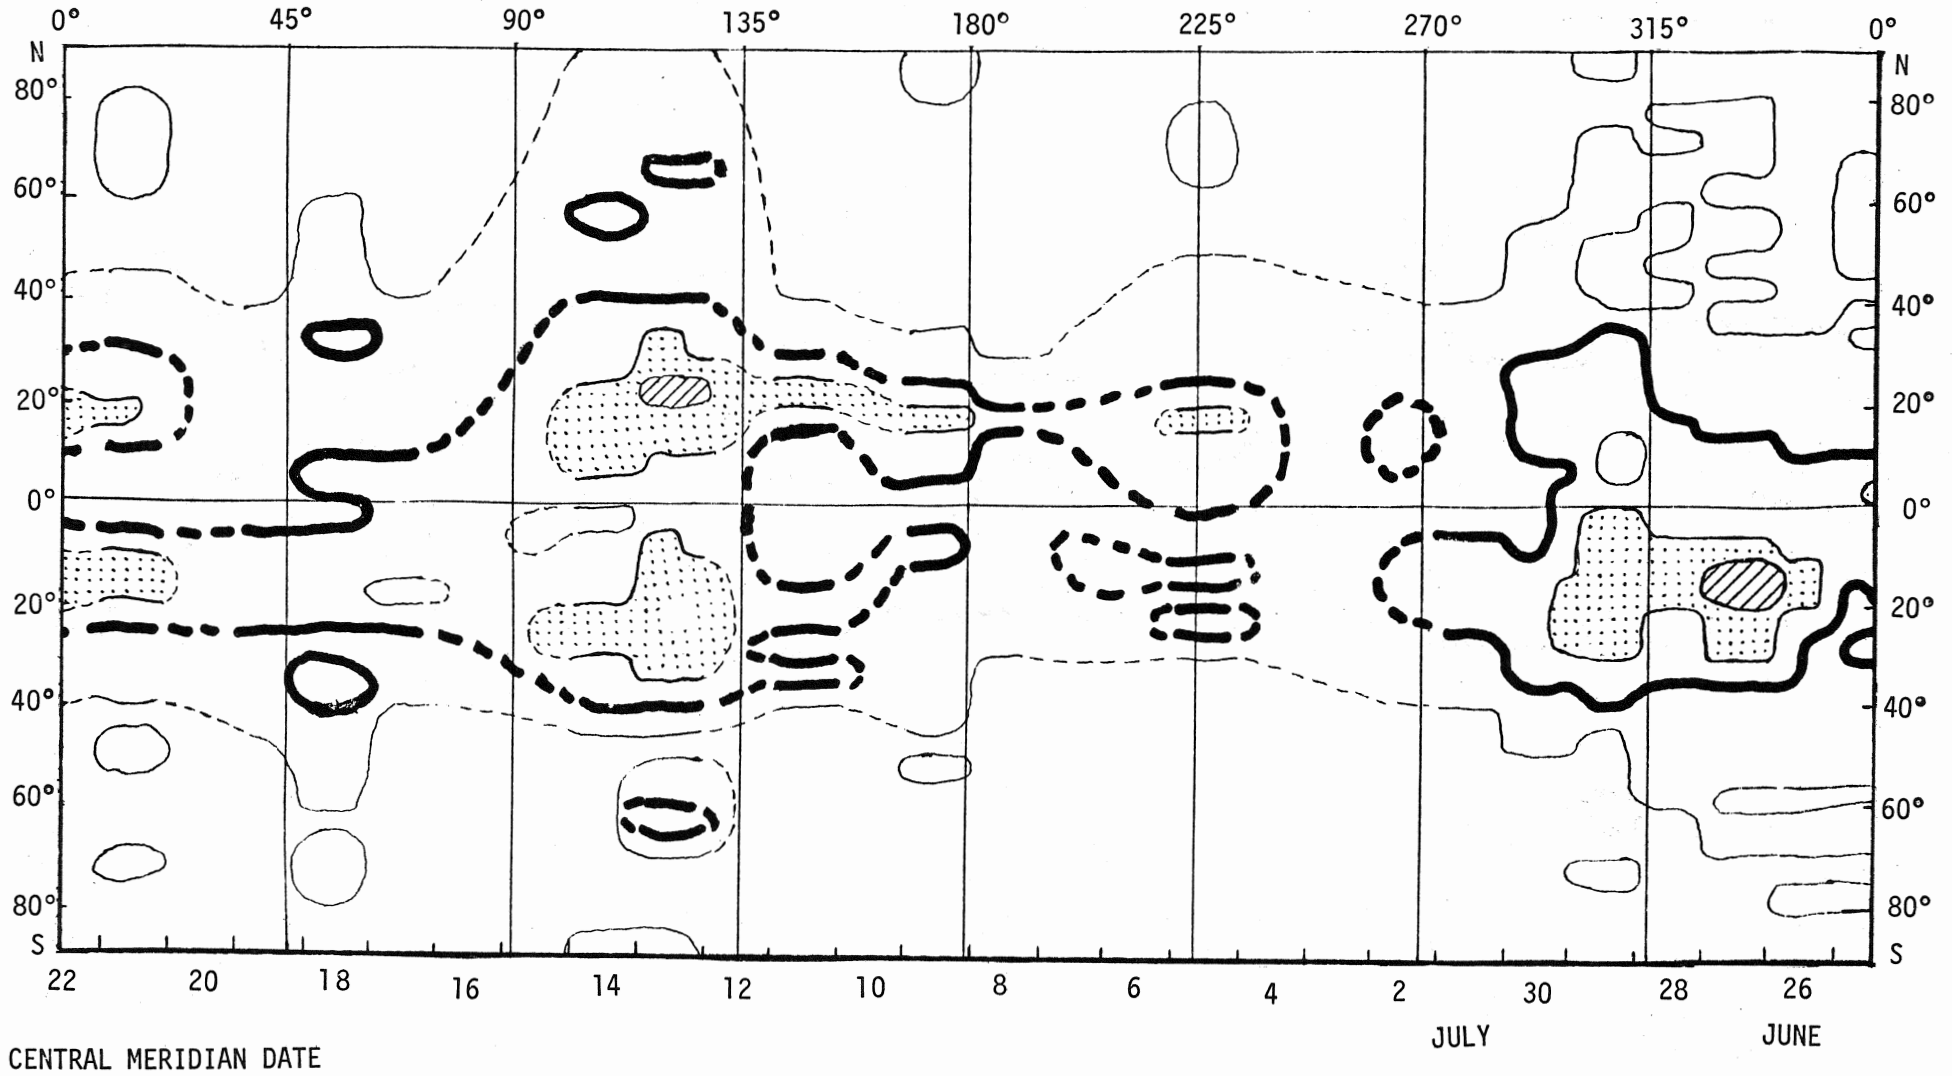

WEST

IV-20

ISOPHOTES OF THE 5303 A CORONAL EMISSION LINE

ROT. NO. 1708
MAY 2 - MAY 29, 1981

HELIOGRAPHIC LONGITUDE

CENTRAL MERIDIAN DATE

THE KISLOVODSK STATION OF THE PULKOVO OBSERVATORY

ISOPHOTES OF THE 5303 A CORONAL EMISSION LINE

ROT. NO. 1709
MAY 29 - JUNE 25, 1981

HELIOGRAPHIC LONGITUDE

CENTRAL MERIDIAN DATE

THE KISLOVODSK STATION OF THE PULKOVO OBSERVATORY

ISOPHOTES OF THE 5303 A CORONAL EMISSION LINE

ROT. NO. 1710
JUNE 25 - JULY 22, 1981

HELIOGRAPHIC LONGITUDE

THE KISLOVODSK STATION OF THE PULKOVO OBSERVATORY

ISOPHOTES OF THE 5303 A CORONAL EMISSION LINE

ROT. NO. 1711

JULY 22 - AUGUST 18, 1981

HELIOGRAPHIC LONGITUDE

CENTRAL MERIDIAN DATE

THE KISLOVODSK STATION OF THE PULKOVO OBSERVATORY

ISOPHOTES OF THE 5303 A CORONAL EMISSION LINE

ROT. NO. 1712

AUGUST 18 - SEPTEMBER 14, 1981

IV-25

THE KISLOVODSK STATION OF THE PULKOVO OBSERVATORY

ISOPHOTES OF THE 5303 A CORONAL EMISSION LINE

ROT. NO. 1713