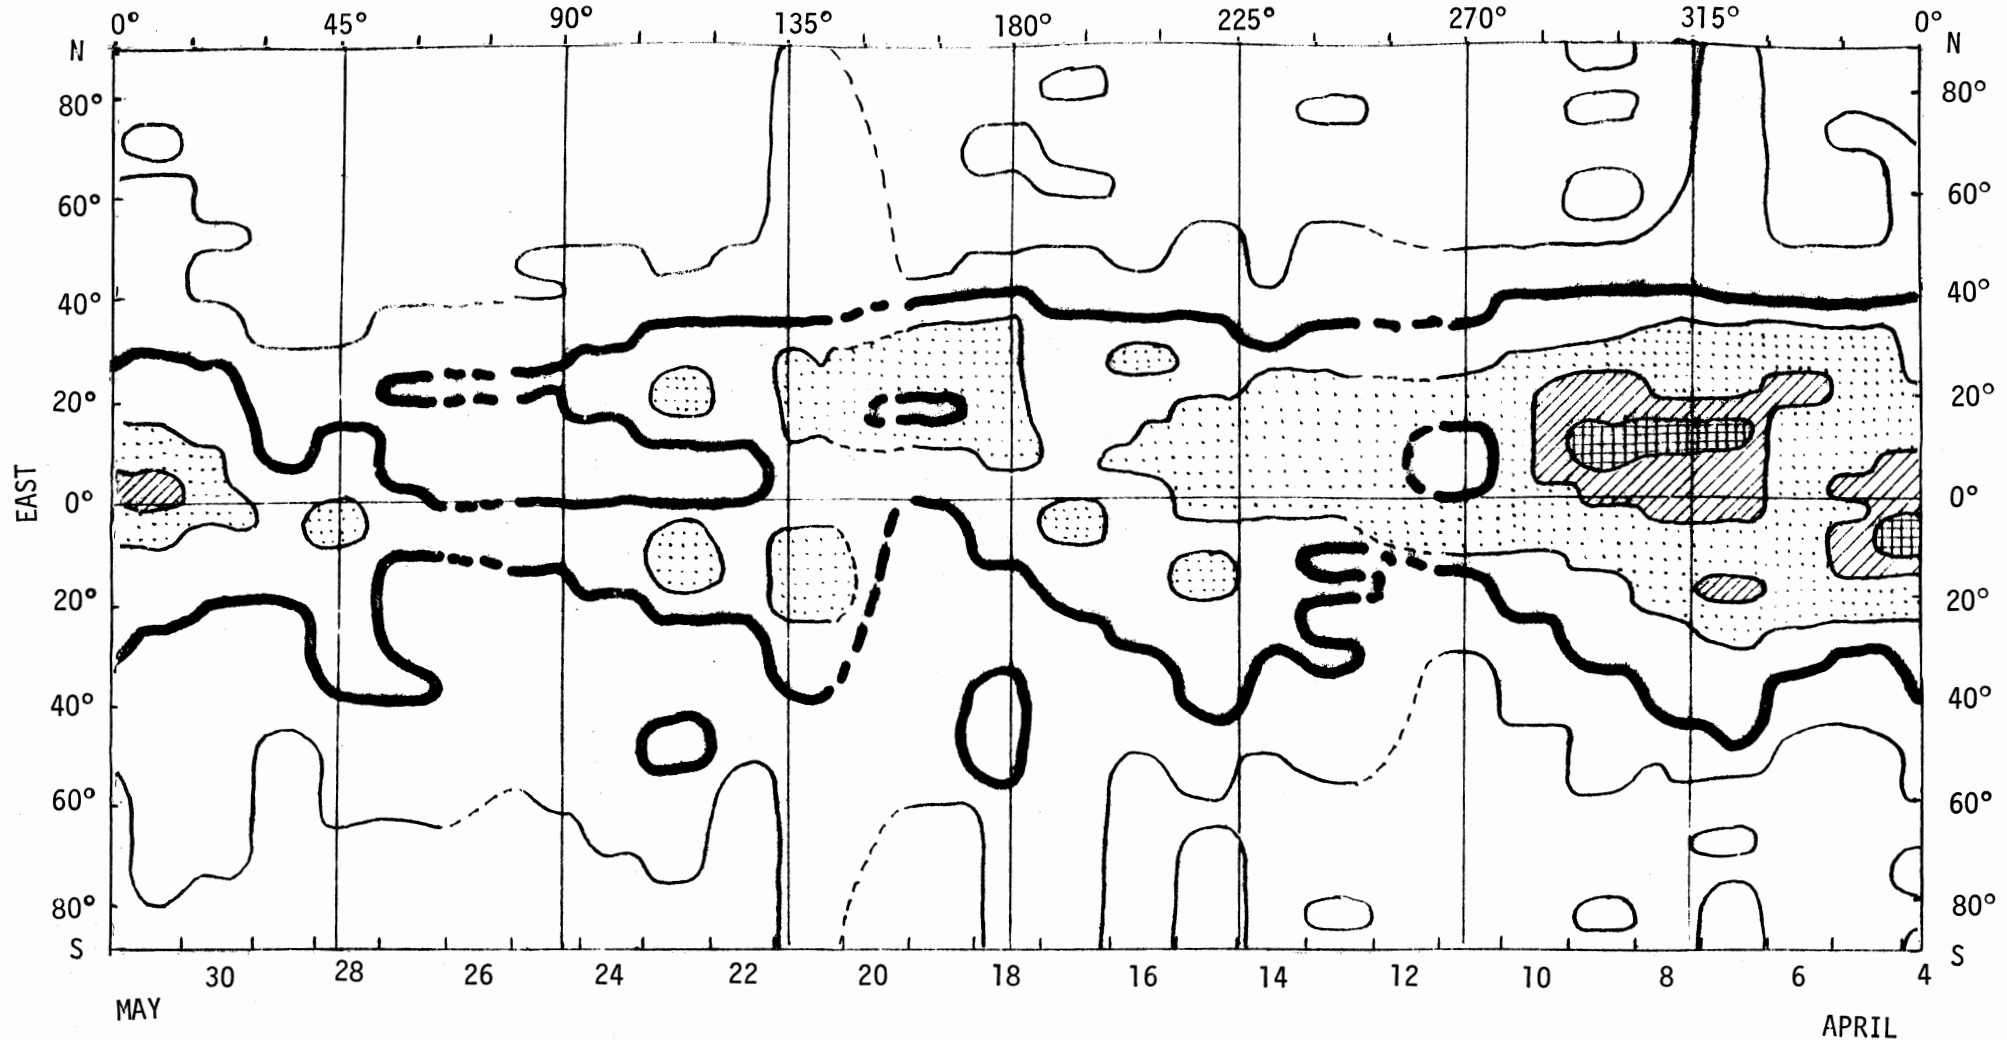

ISOPHOTES OF THE 5303 A CORONAL EMISSION LINE

ROT. NO. 1703

HELIOGRAPHIC LONGITUDE

DECEMBER 16, 1980 - JANUARY 12, 1981

CENTRAL MERIDIAN DATE

THE KISLOVODSK STATION OF THE PULKOVO OBSERVATORY

ISOPHOTES OF THE 5303 A CORONAL EMISSION LINE

ROT. NO. 1704

JANUARY 12 - FEBRUARY 9, 1981

HELIOGRAPHIC LONGITUDE

IV-17

THE KISLOVODSK STATION OF THE PULKOVO OBSERVATORY

ISOPHOTES OF THE 5303 A CORONAL EMISSION LINE

ROT. NO. 1705

FEBRUARY 9 - MARCH 8, 1981

HELIOGRAPHIC LONGITUDE

CENTRAL MERIDIAN DATE

THE KISLOVODSK STATION OF THE PULKOVO OBSERVATORY

ISOPHOTES OF THE 5303 A CORONAL EMISSION LINE

ROT. NO. 1706

MARCH 8 - APRIL 4, 1981

HELIOGRAPHIC LONGITUDE

CENTRAL MERIDIAN DATE

THE KISLOVODSK STATION OF THE PULKOVO OBSERVATORY

ISOPHOTES OF THE 5303 A CORONAL EMISSION LINE

ROT. NO. 1707

APRIL 4 - MAY 1, 1981

HELIOGRAPHIC LONGITUDE

CENTRAL MERIDIAN DATE

THE KISLOVODSK STATION OF THE PULKOVO OBSERVATORY