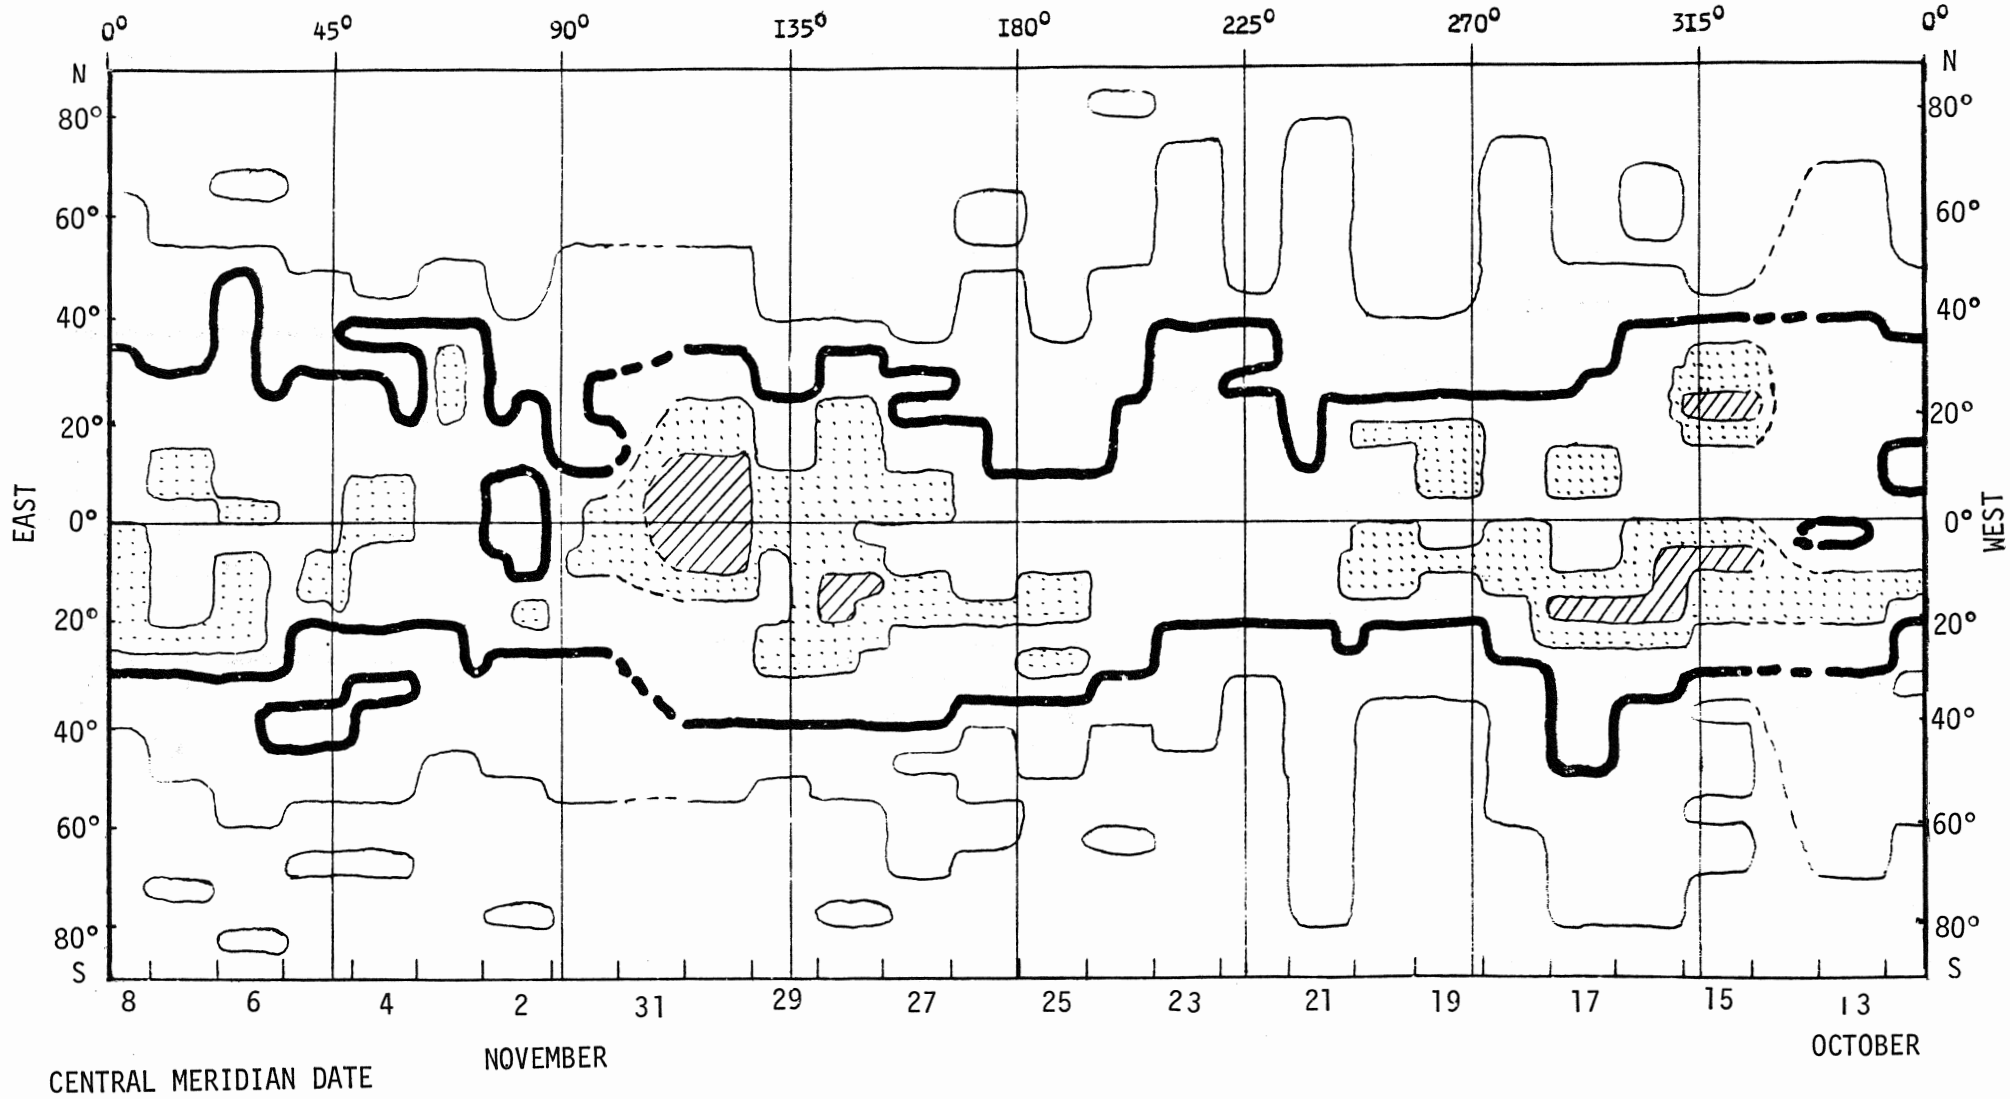

ISOPHOTES OF THE 5303 A CORONAL EMISSION LINE

ROT. NO. 1712

AUGUST 18 - SEPTEMBER 14, 1981

IV-25

THE KISLOVODSK STATION OF THE PULKOVO OBSERVATORY

ISOPHOTES OF THE 5303 A CORONAL EMISSION LINE

ROT. NO. 1713

SEPTEMBER 15 - OCTOBER 12, 1981

IV-26

CENTRAL MERIDIAN DATE

THE KISLOVODSK STATION OF THE PULKOVO OBSERVATORY

ISOPHOTES OF THE 5303 A CORONAL EMISSION LINE

ROT. NO. 1714

OCTOBER 12 - NOVEMBER 8, 1981

HELIOGRAPHIC LONGITUDE

IV-27

THE KISLOVODSK STATION OF THE PULKOVO OBSERVATORY

ISOPHOTES OF THE 5303 A CORONAL EMISSION LINE

ROT. NO. 1715

NOVEMBER 8 - DECEMBER 5, 1981

HELIOGRAPHIC LONGITUDE

DECEMBER

NOVEMBER

CENTRAL MERIDIAN DATE

THE KISLOVODSK STATION OF THE PULKOVO OBSERVATORY

ISOPHOTES OF THE 5303 A CORONAL EMISSION LINE

ROT. NO. 1716

DECEMBER 6, 1981 - JANUARY 2, 1982

HELIOGRAPHIC LONGITUDE

THE KISLOVODSK STATION OF THE PULKOVO OBSERVATORY